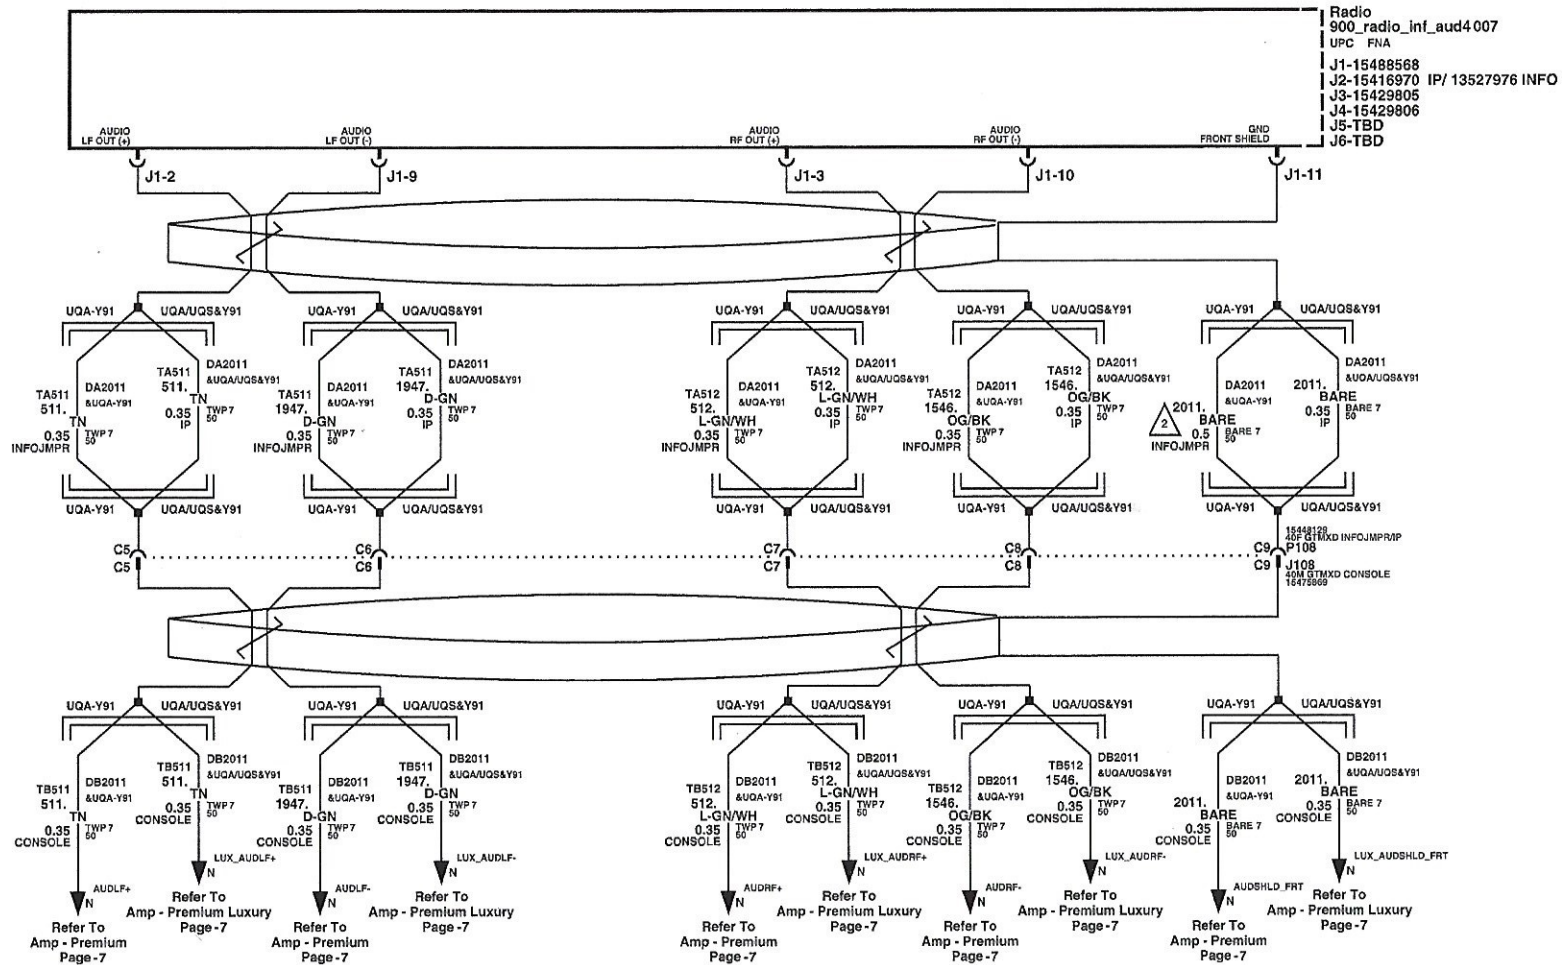

# 2007 LIGHT DUTY C/K FULL SIZE UTILITY TRUCK ELECTRICAL

## Infotainment & Telematics: Audio

**NOTES**  
 • 1 — IF NEEDED, AUDIO CIRCUITS SHALL BE DOUBLED AT A CONNECTOR, NOT SPLICED.  
 • 2 — GAGE SIZE LARGER FOR DURABILITY.