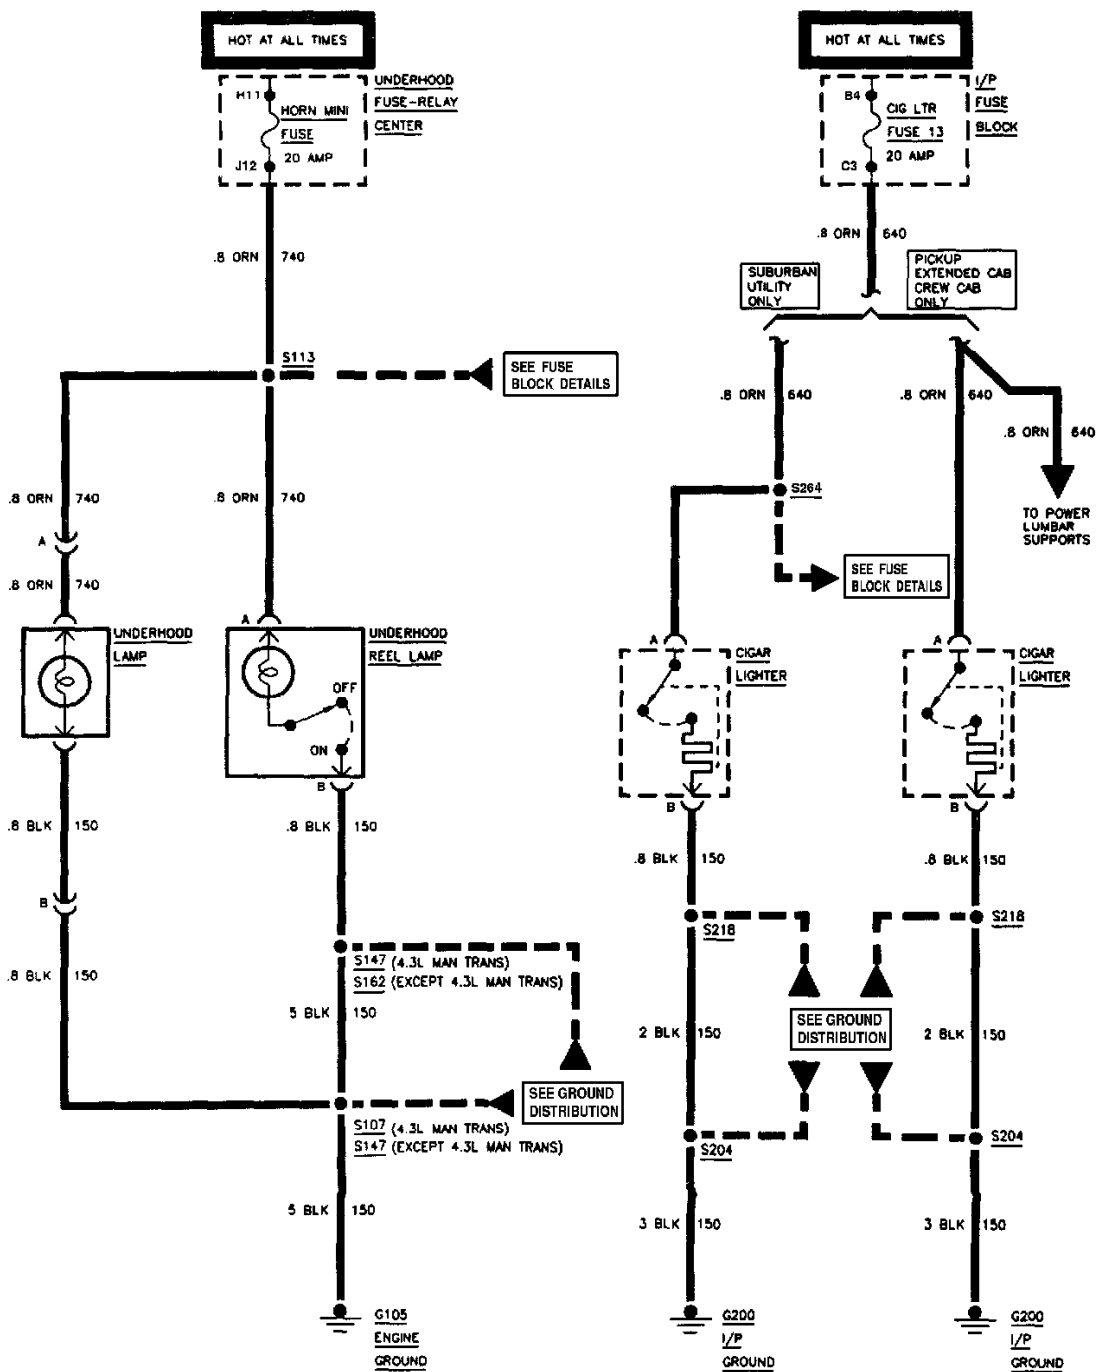

01-18-98
4208T2852

Crew Cab Base (Part 1 Of 2)

4208T2053

Crew Cab Base (Part 2 Of 2)

01-18-96
4208T2854

Crew Cab W/Auxiliary Lighting (Part 1 Of 2)

Crew Cab W/Auxiliary Lighting (Part 2 Of 2)

01-22-86
4208T2661

Illuminated Vanity Mirrors

07-15-95
4208T2066

Overhead Console

Power Window Switch Illumination

01-18-96
4208T2650

Regular Cab/Extended Cab

01-22-96
4208T2659

Underhood And Reel Lamp/Cigar Lighter/Auxiliary Power Feed

W/Auxiliary Lighting (Part 1 Of 2)

01-22-96
4208T2657

W/Auxiliary Lighting (Part 2 Of 2)

01-18-86
4208T2694

Instrument Panel Dimming (Part 1 Of 2)

4208T2695

Instrument Panel Dimming (Part 2 Of 2)