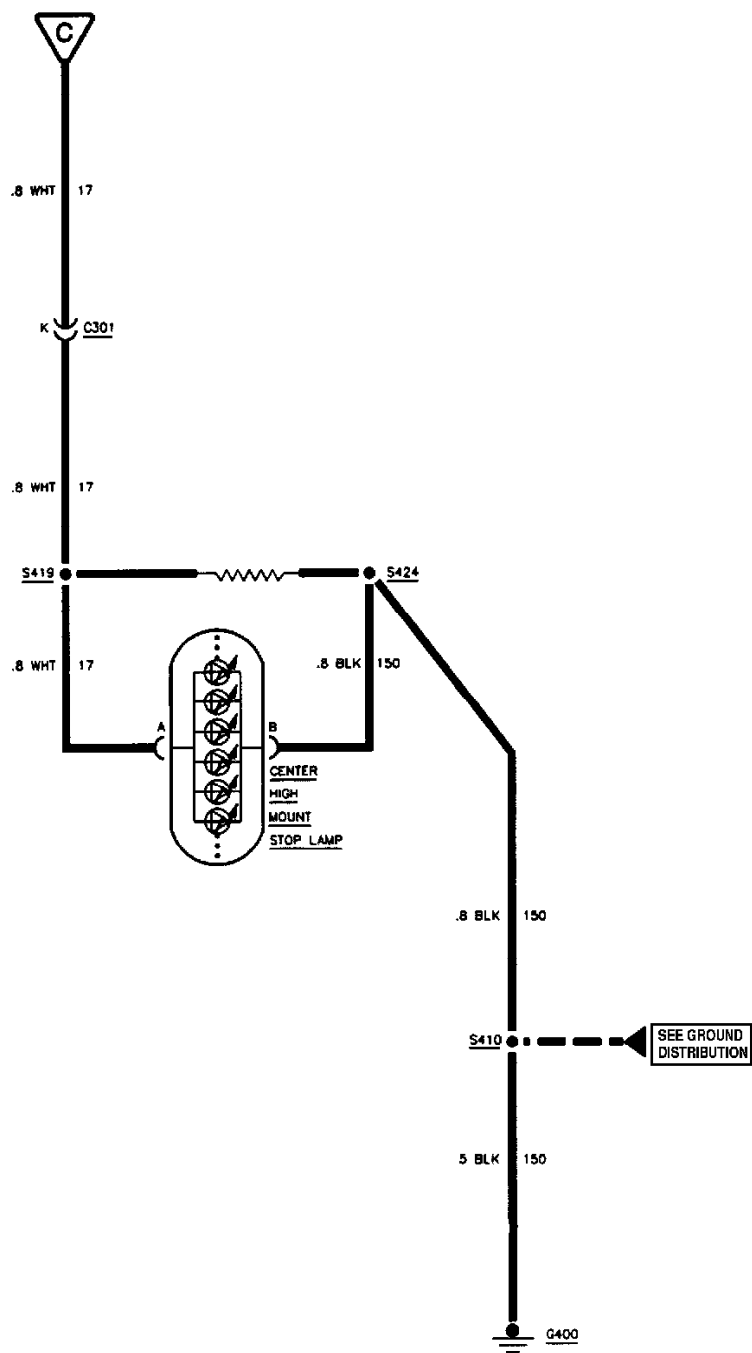

Lighting and Horns: Electrical Diagrams

4208T2679

CHMSL

4208T2680

Rear Park/Marker And License Lamps

01-18-96
4208T2677

Roof Marker Lamps

Trailer Tow

01-18-98
4208T2852

Crew Cab Base (Part 1 Of 2)

4208T2053

Crew Cab Base (Part 2 Of 2)

01-18-96
4208T2854

Crew Cab W/Auxiliary Lighting (Part 1 Of 2)

Crew Cab W/Auxiliary Lighting (Part 2 Of 2)

01-22-86
4208T2661