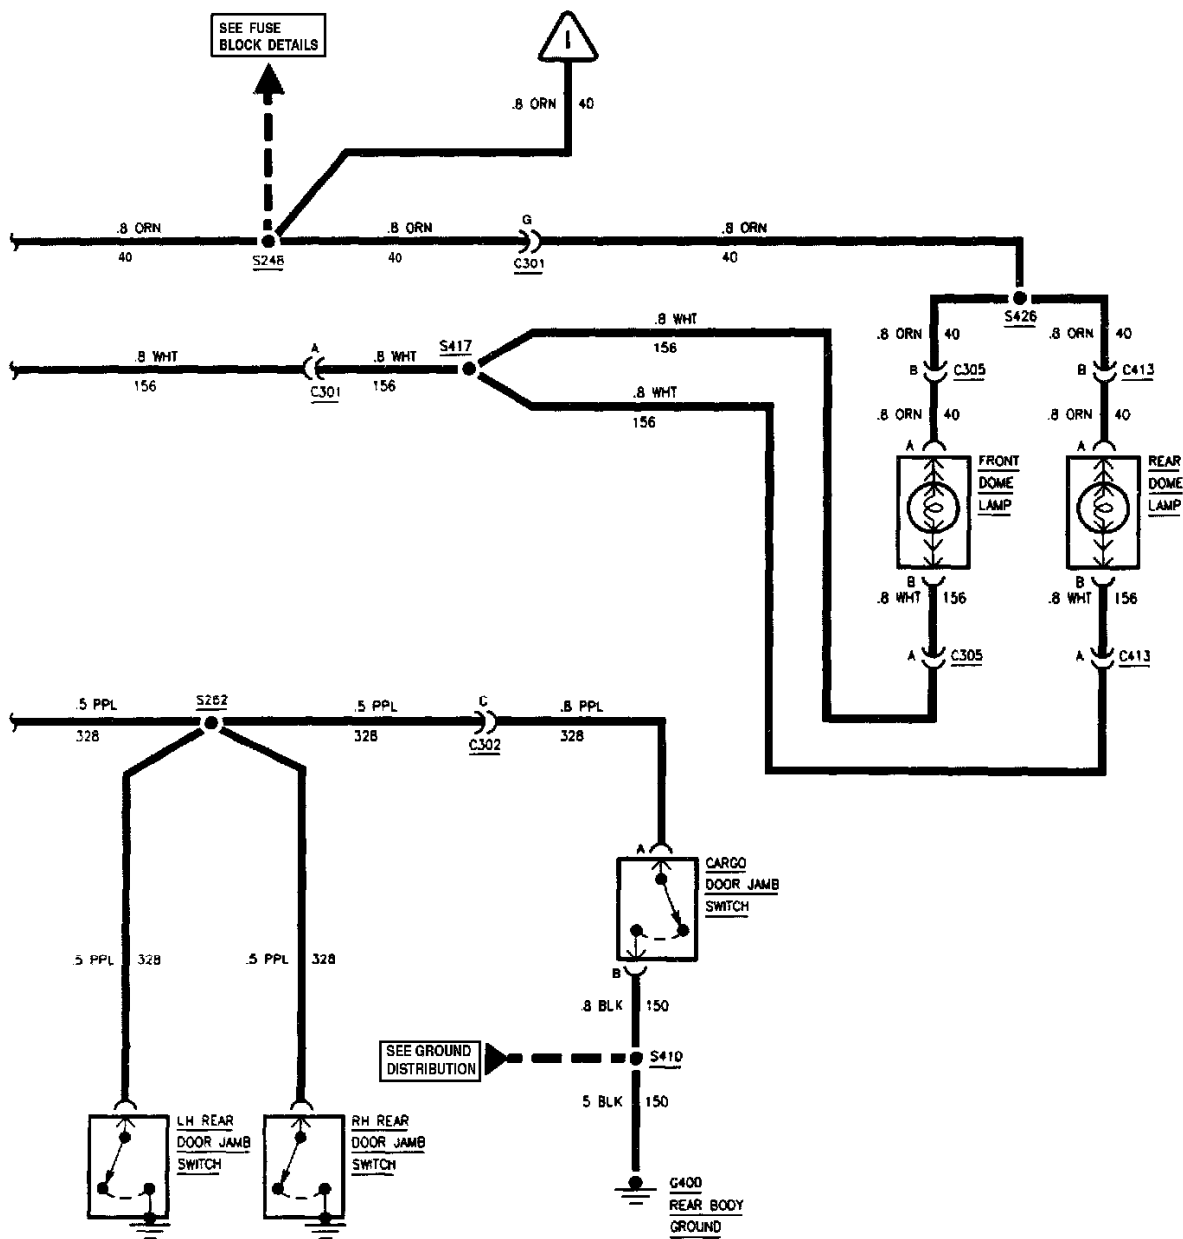

Lighting and Horns: Electrical Diagrams

4208T2679

CHMSL

4208T2680

Rear Park/Marker And License Lamps

01-18-96
4208T2677

Roof Marker Lamps

Trailer Tow

01-18-98
4208T2852

Crew Cab Base (Part 1 Of 2)

4208T2053

Crew Cab Base (Part 2 Of 2)

01-18-96
4208T2854

Crew Cab W/Auxiliary Lighting (Part 1 Of 2)

Crew Cab W/Auxiliary Lighting (Part 2 Of 2)

01-22-86
4208T2661