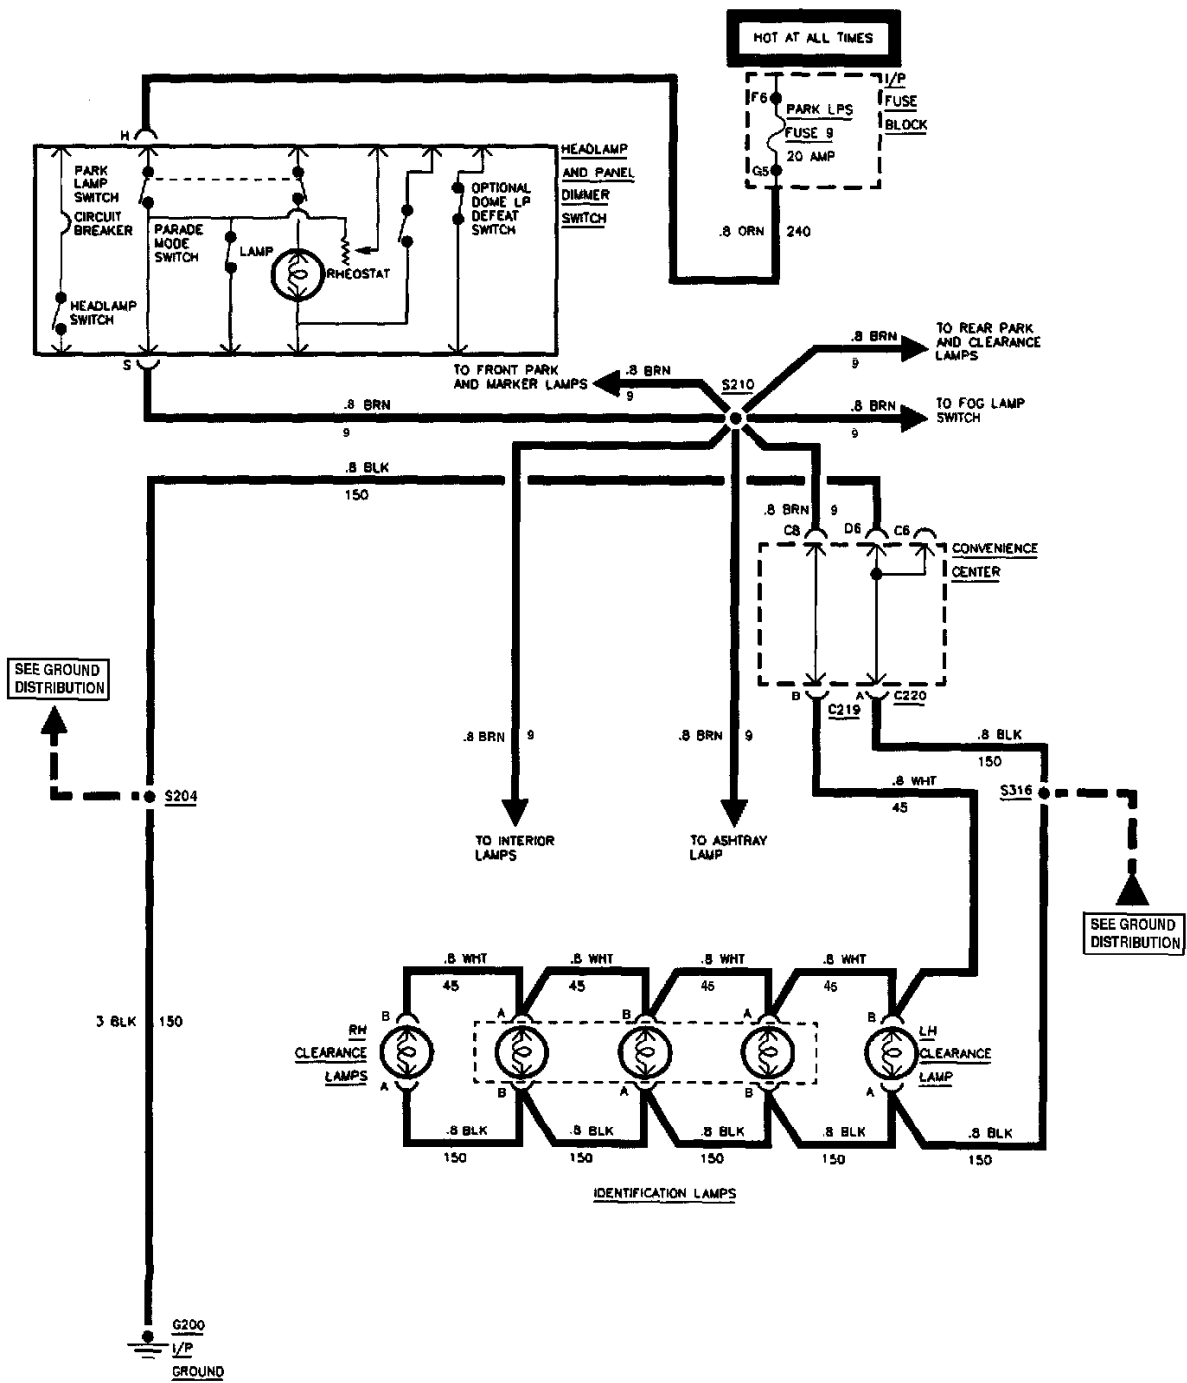

Lighting and Horns: Electrical Diagrams

4208T2679

CHMSL

4208T2680

Rear Park/Marker And License Lamps

01-18-96
4208T2677

Roof Marker Lamps

Trailer Tow

01-18-98
4208T2852

Crew Cab Base (Part 1 Of 2)

4208T2053

Crew Cab Base (Part 2 Of 2)

01-18-96
4208T2854

Crew Cab W/Auxiliary Lighting (Part 1 Of 2)

Crew Cab W/Auxiliary Lighting (Part 2 Of 2)

01-22-86
4208T2661