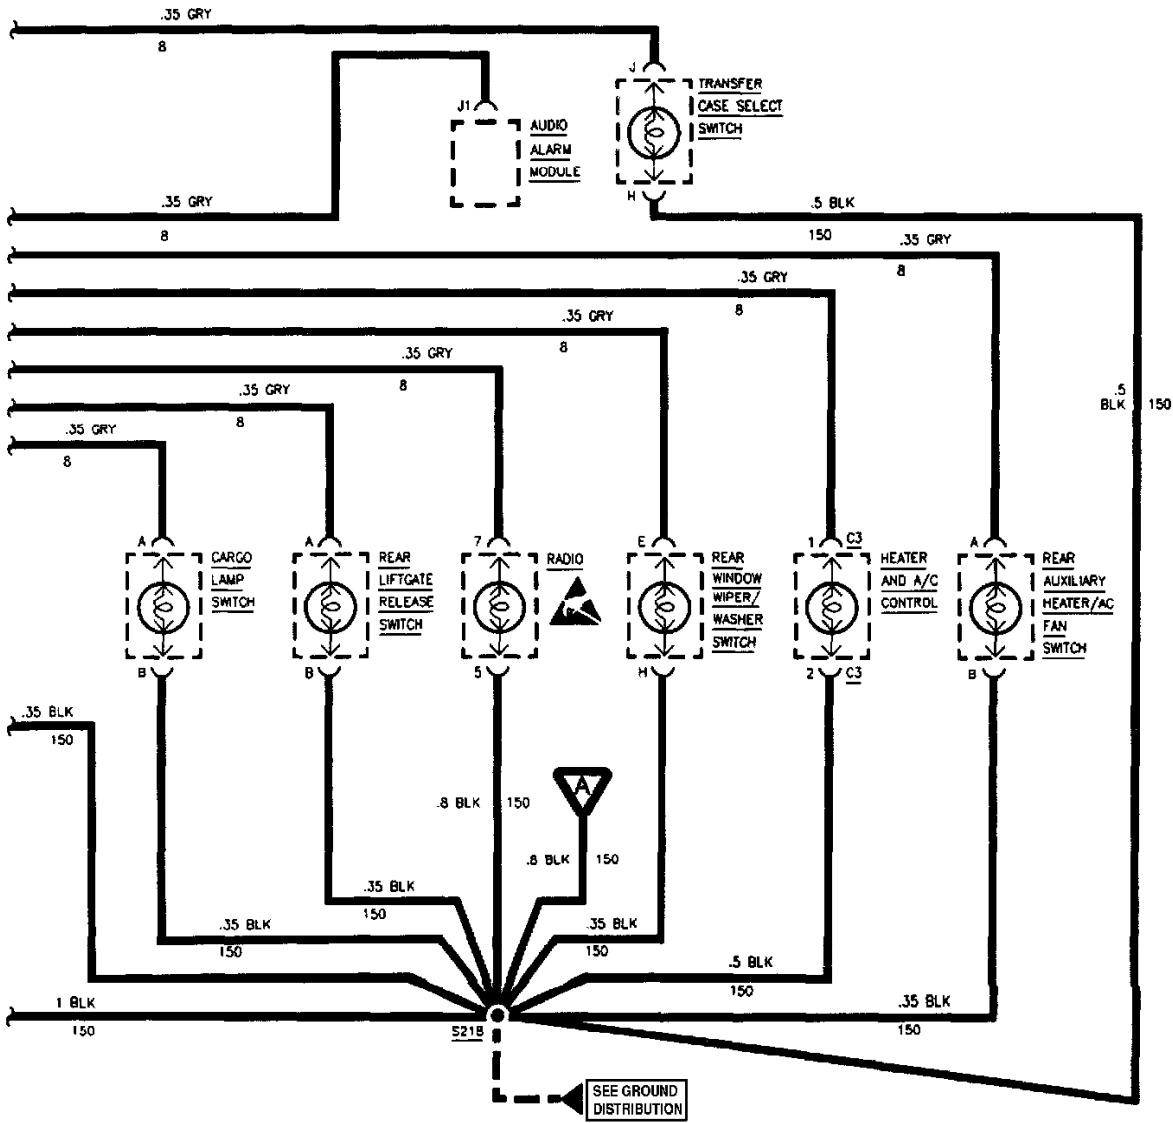

Lighting and Horns: Electrical Diagrams

4208T2679

CHMSL

4208T2680

Rear Park/Marker And License Lamps

01-18-96
4208T2677

Roof Marker Lamps

Trailer Tow

Illuminated Vanity Mirrors

07-15-95
4208T2066

Overhead Console

Power Window Switch Illumination

01-18-96
4208T2650

Regular Cab/Extended Cab

01-22-96
4208T2659

Underhood And Reel Lamp/Cigar Lighter/Auxiliary Power Feed

W/Auxiliary Lighting (Part 1 Of 2)

01-22-96
4208T2657

W/Auxiliary Lighting (Part 2 Of 2)

01-18-86
4208T2694

Instrument Panel Dimming (Part 1 Of 2)

4208T2695

Instrument Panel Dimming (Part 2 Of 2)