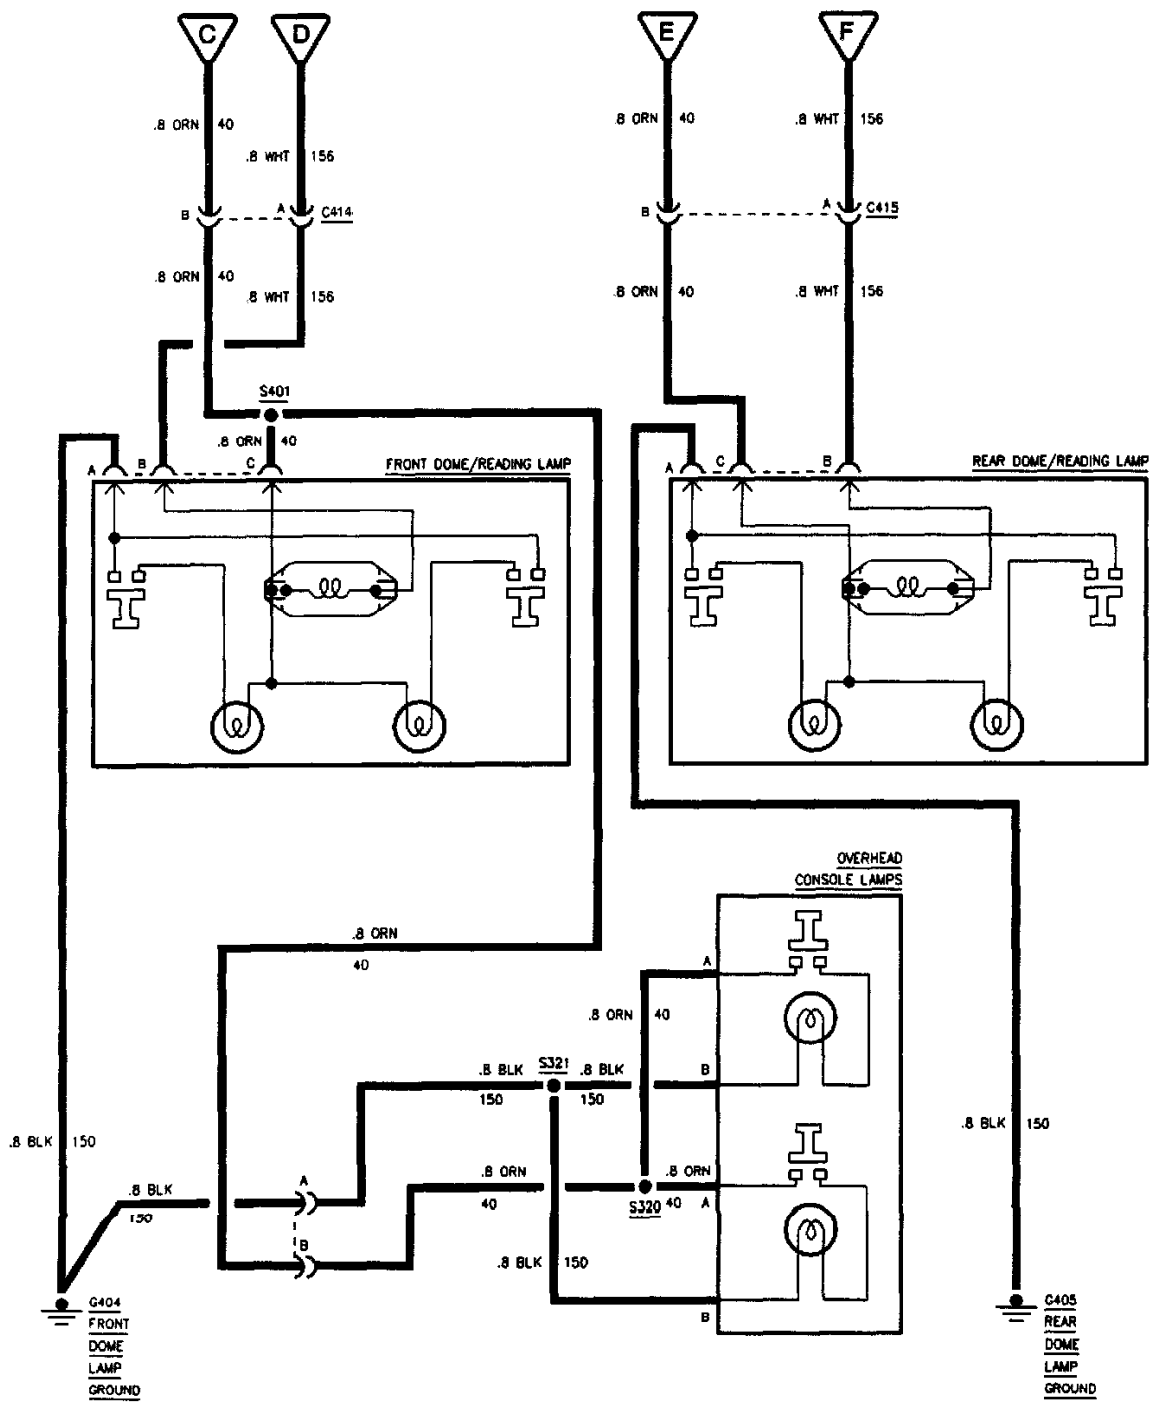

07-15-95
4208T2066