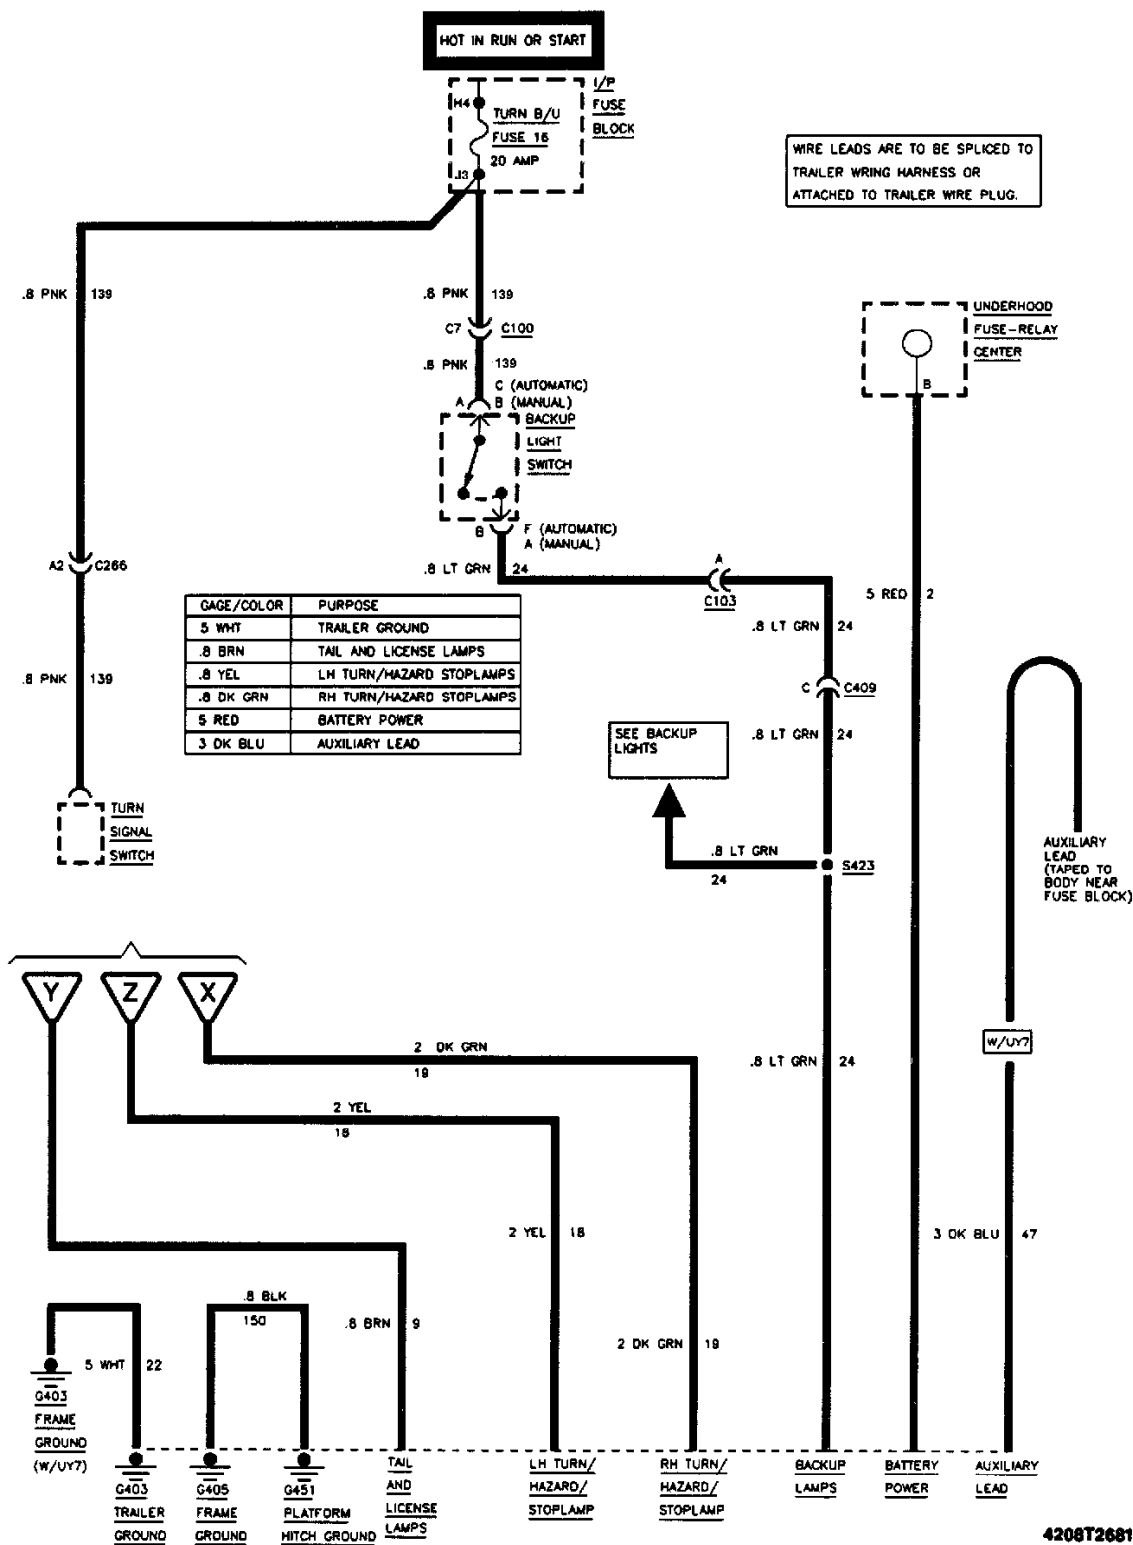

Lighting and Horns: Electrical Diagrams

4208T2679

CHMSL

4208T2680

Rear Park/Marker And License Lamps

01-18-96
4208T2677

Roof Marker Lamps

Trailer Tow

01-18-98
4208T2852

Crew Cab Base (Part 1 Of 2)

4208T2053

Crew Cab Base (Part 2 Of 2)

01-18-96
4208T2854

Crew Cab W/Auxiliary Lighting (Part 1 Of 2)

Crew Cab W/Auxiliary Lighting (Part 2 Of 2)

01-22-86
4208T2661