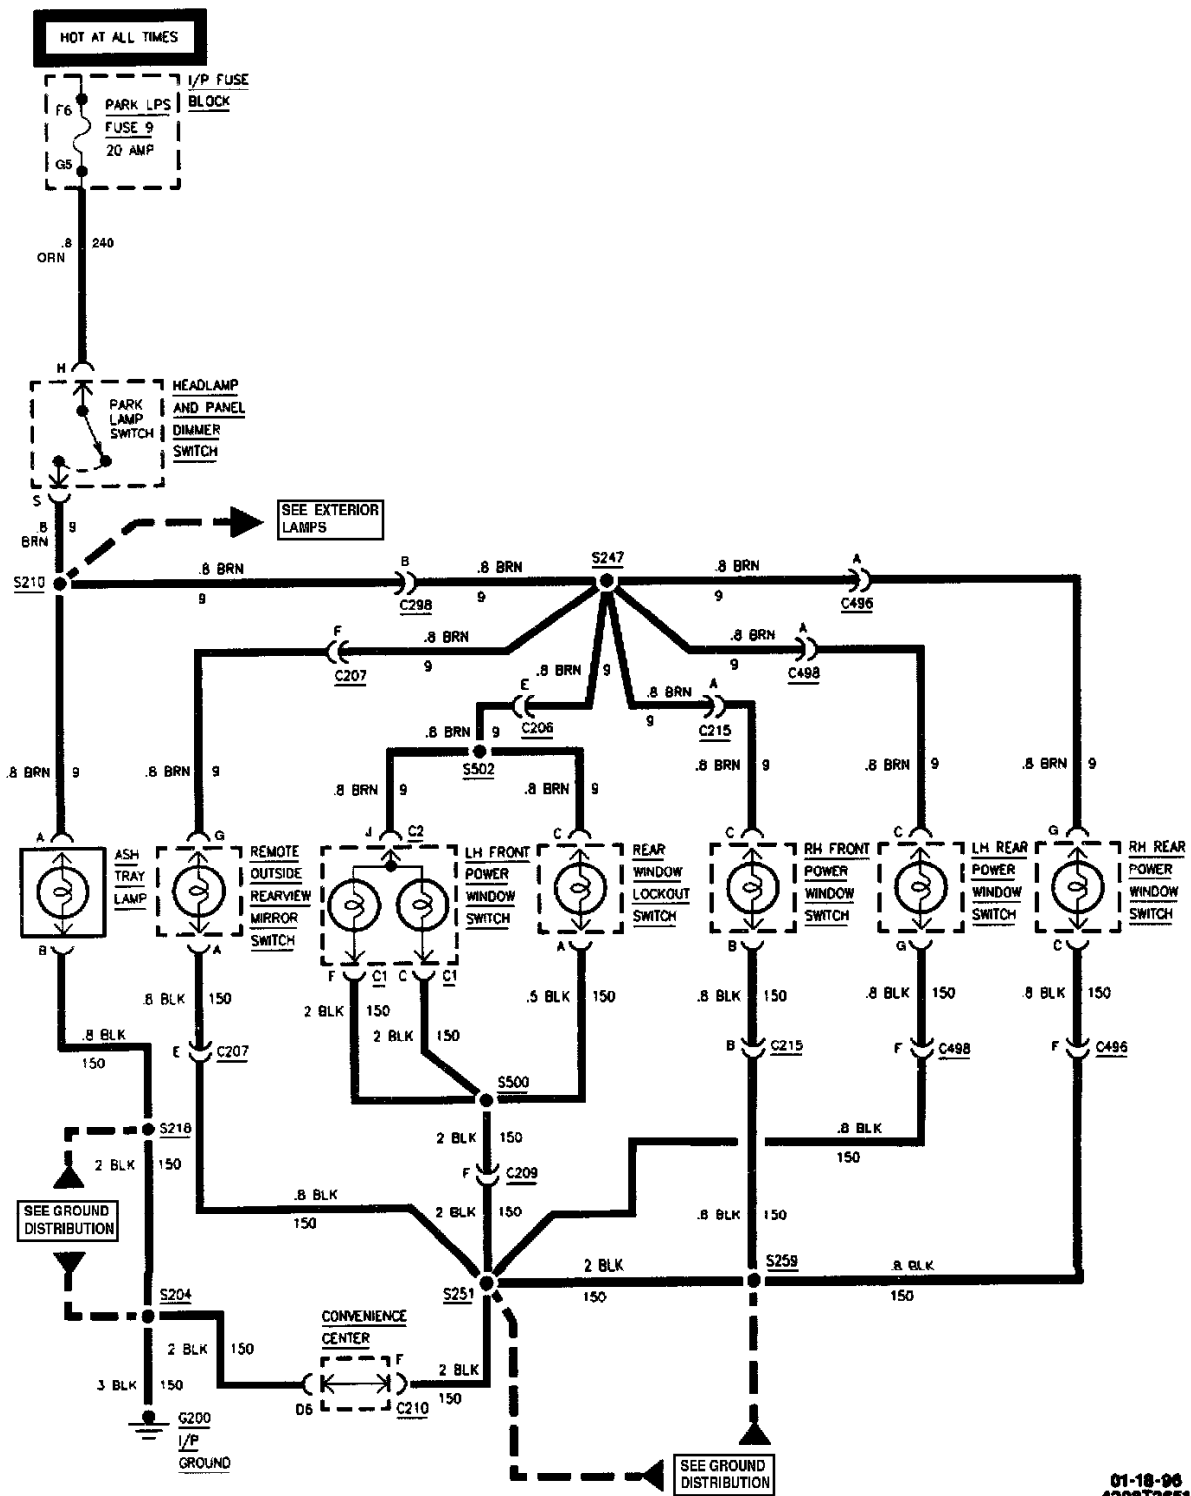

Overhead Console