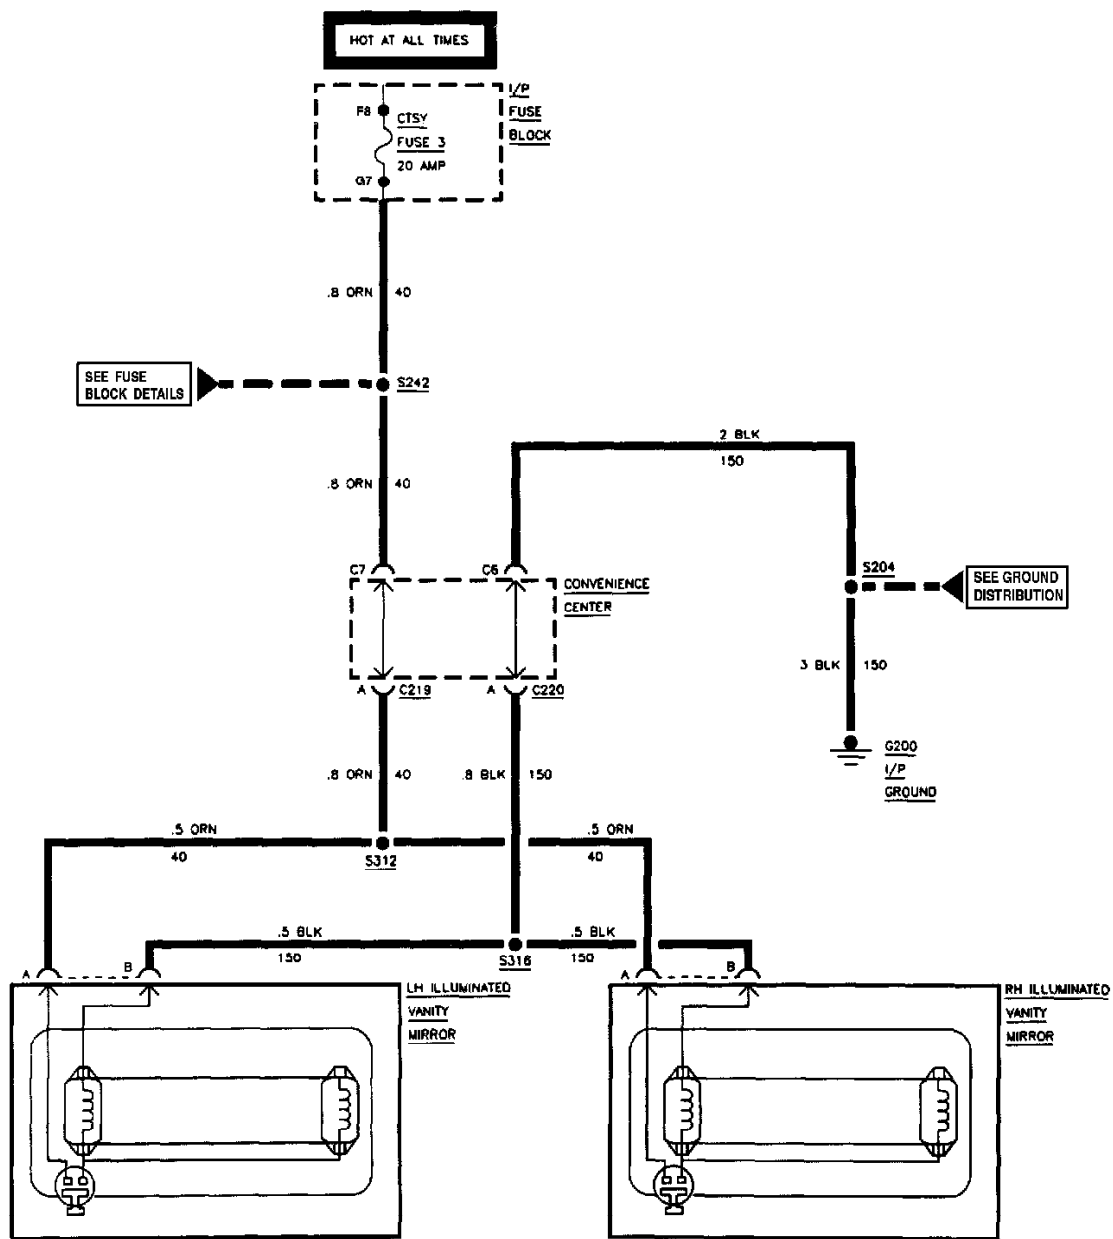

Lighting and Horns: Electrical Diagrams

4208T2679

CHMSL

4208T2680

Rear Park/Marker And License Lamps

01-18-96
4208T2677

Roof Marker Lamps

Trailer Tow

01-18-98
4208T2852

Crew Cab Base (Part 1 Of 2)

4208T2053

Crew Cab Base (Part 2 Of 2)

01-18-96
4208T2854

Crew Cab W/Auxiliary Lighting (Part 1 Of 2)

Crew Cab W/Auxiliary Lighting (Part 2 Of 2)

01-22-86
4208T2661

Illuminated Vanity Mirrors

07-15-95
4208T2066

Overhead Console

Power Window Switch Illumination

01-18-96
4208T2650

Regular Cab/Extended Cab

01-22-96
4208T2659

Underhood And Reel Lamp/Cigar Lighter/Auxiliary Power Feed