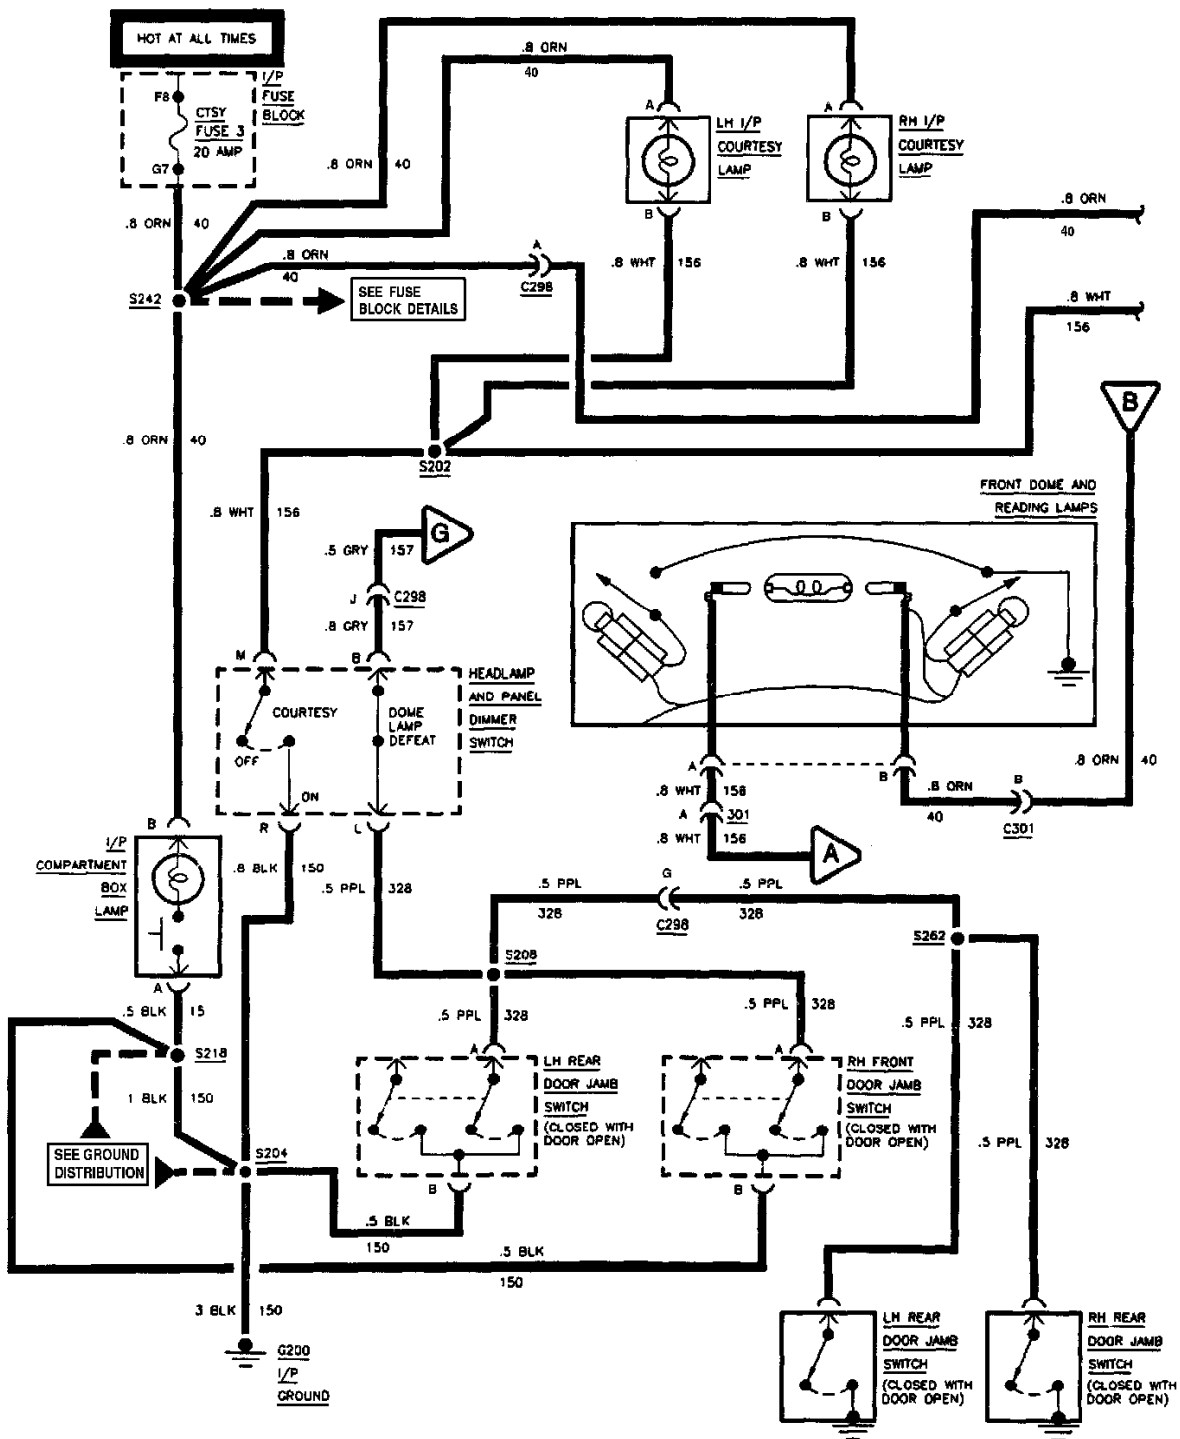

Lighting and Horns: Electrical Diagrams

4208T2679

CHMSL

4208T2680

Rear Park/Marker And License Lamps

01-18-96
4208T2677

Roof Marker Lamps

Trailer Tow

01-18-98
4208T2852

Crew Cab Base (Part 1 Of 2)

4208T2053

Crew Cab Base (Part 2 Of 2)

01-18-96
4208T2854

Crew Cab W/Auxiliary Lighting (Part 1 Of 2)

Crew Cab W/Auxiliary Lighting (Part 2 Of 2)

01-22-86
4208T2661