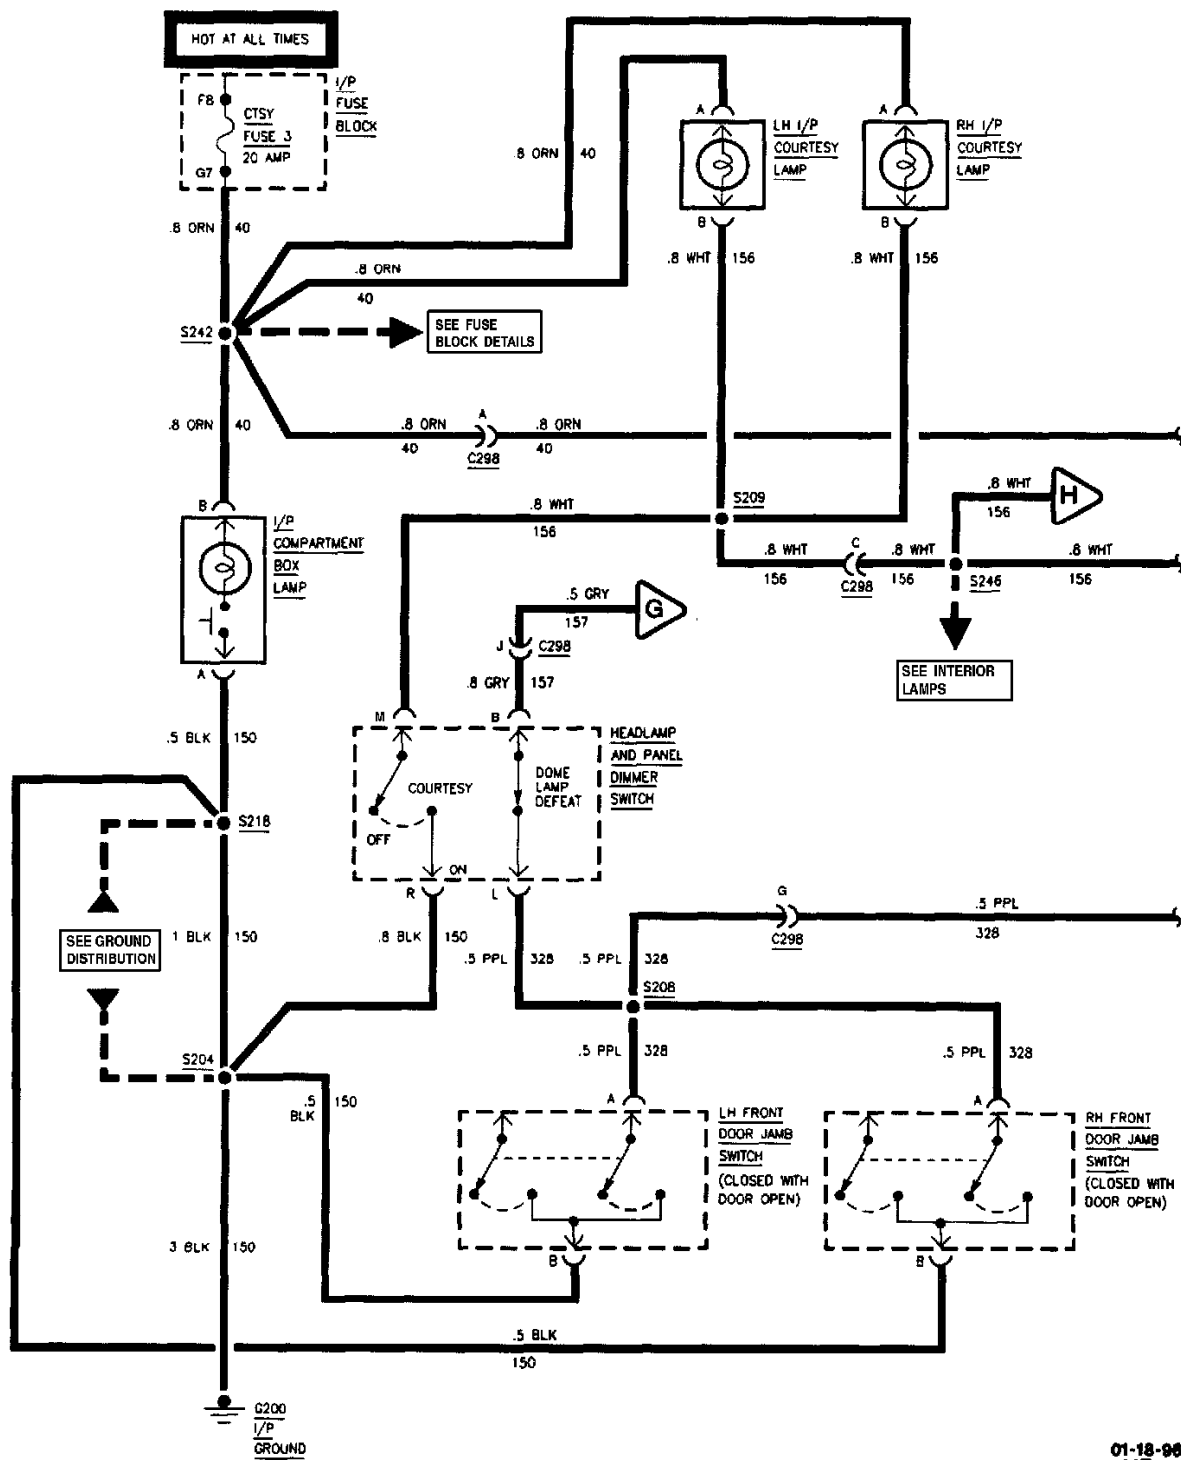

Lighting and Horns: Electrical Diagrams

4208T2679

CHMSL

4208T2680

Rear Park/Marker And License Lamps

01-18-96
4208T2677

Roof Marker Lamps

Trailer Tow

01-18-98
4208T2852

Crew Cab Base (Part 1 Of 2)

4208T2053

Crew Cab Base (Part 2 Of 2)

01-18-96
4208T2854

Crew Cab W/Auxiliary Lighting (Part 1 Of 2)

Crew Cab W/Auxiliary Lighting (Part 2 Of 2)

01-22-86
4208T2661