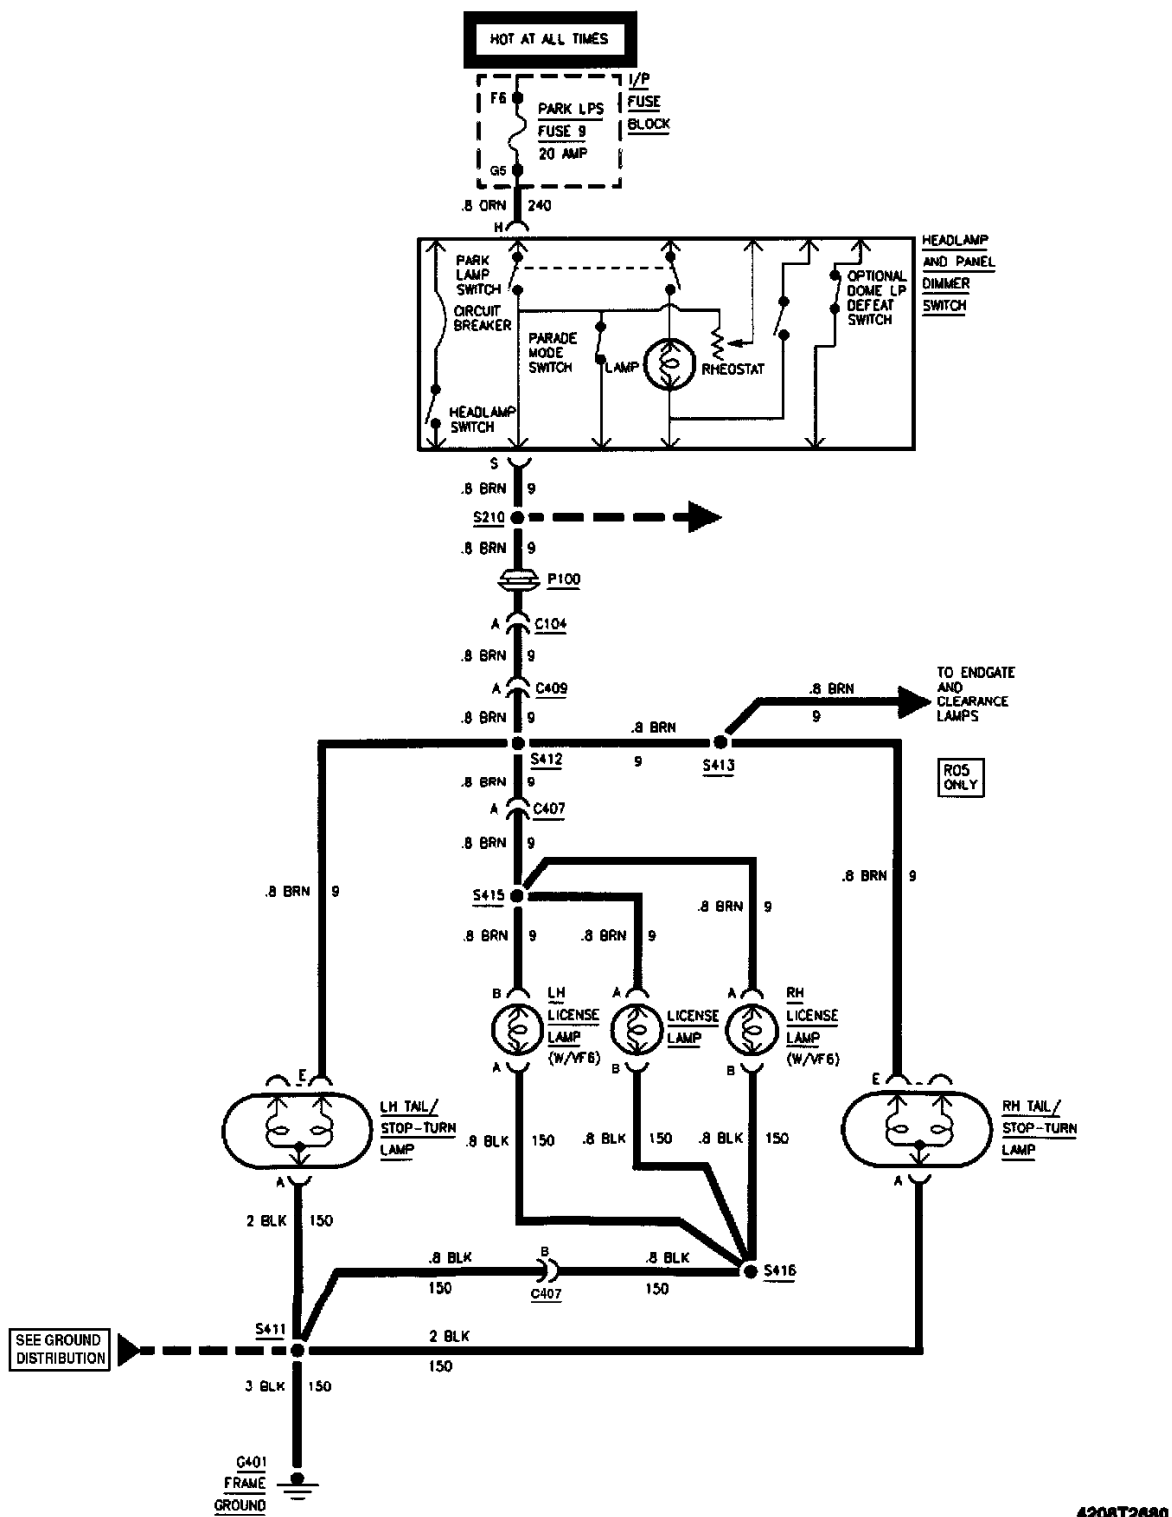

Lighting and Horns: Electrical Diagrams

4208T2679

CHMSL

4208T2680

Rear Park/Marker And License Lamps

01-18-96
4208T2677

Roof Marker Lamps

Trailer Tow

01-18-98
4208T2852

Crew Cab Base (Part 1 Of 2)

4208T2053

Crew Cab Base (Part 2 Of 2)

01-18-96
4208T2854

Crew Cab W/Auxiliary Lighting (Part 1 Of 2)

Crew Cab W/Auxiliary Lighting (Part 2 Of 2)

01-22-86
4208T2661