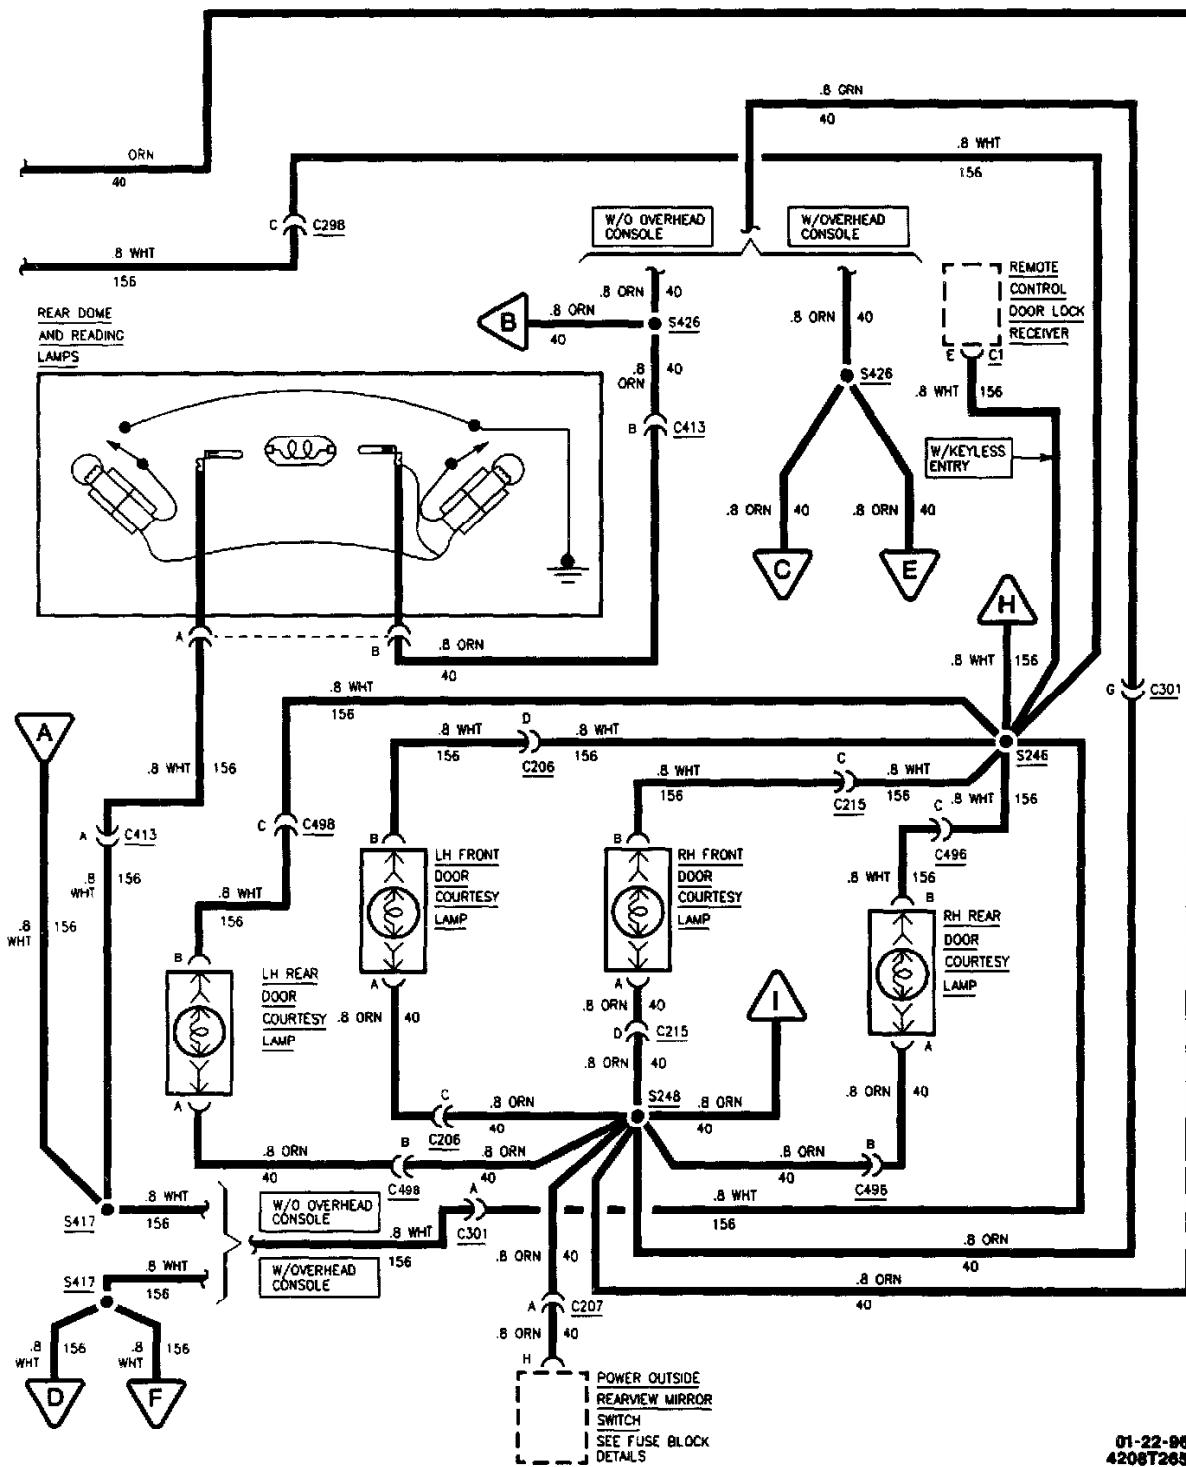

Lighting and Horns: Electrical Diagrams

4208T2679

CHMSL

4208T2680

Rear Park/Marker And License Lamps

01-18-96
4208T2677

Roof Marker Lamps

Trailer Tow

01-18-98
4208T2852

Crew Cab Base (Part 1 Of 2)

4208T2053

Crew Cab Base (Part 2 Of 2)

01-18-96
4208T2854

Crew Cab W/Auxiliary Lighting (Part 1 Of 2)

Crew Cab W/Auxiliary Lighting (Part 2 Of 2)

01-22-86
4208T2661

Illuminated Vanity Mirrors

07-15-95
4208T2066

Overhead Console

Power Window Switch Illumination

01-18-96
4208T2650

Regular Cab/Extended Cab

01-22-96
4208T2659

Underhood And Reel Lamp/Cigar Lighter/Auxiliary Power Feed

W/Auxiliary Lighting (Part 1 Of 2)

01-22-96
4208T2657

W/Auxiliary Lighting (Part 2 Of 2)

01-18-86
4208T2694

Instrument Panel Dimming (Part 1 Of 2)

4208T2695

Instrument Panel Dimming (Part 2 Of 2)