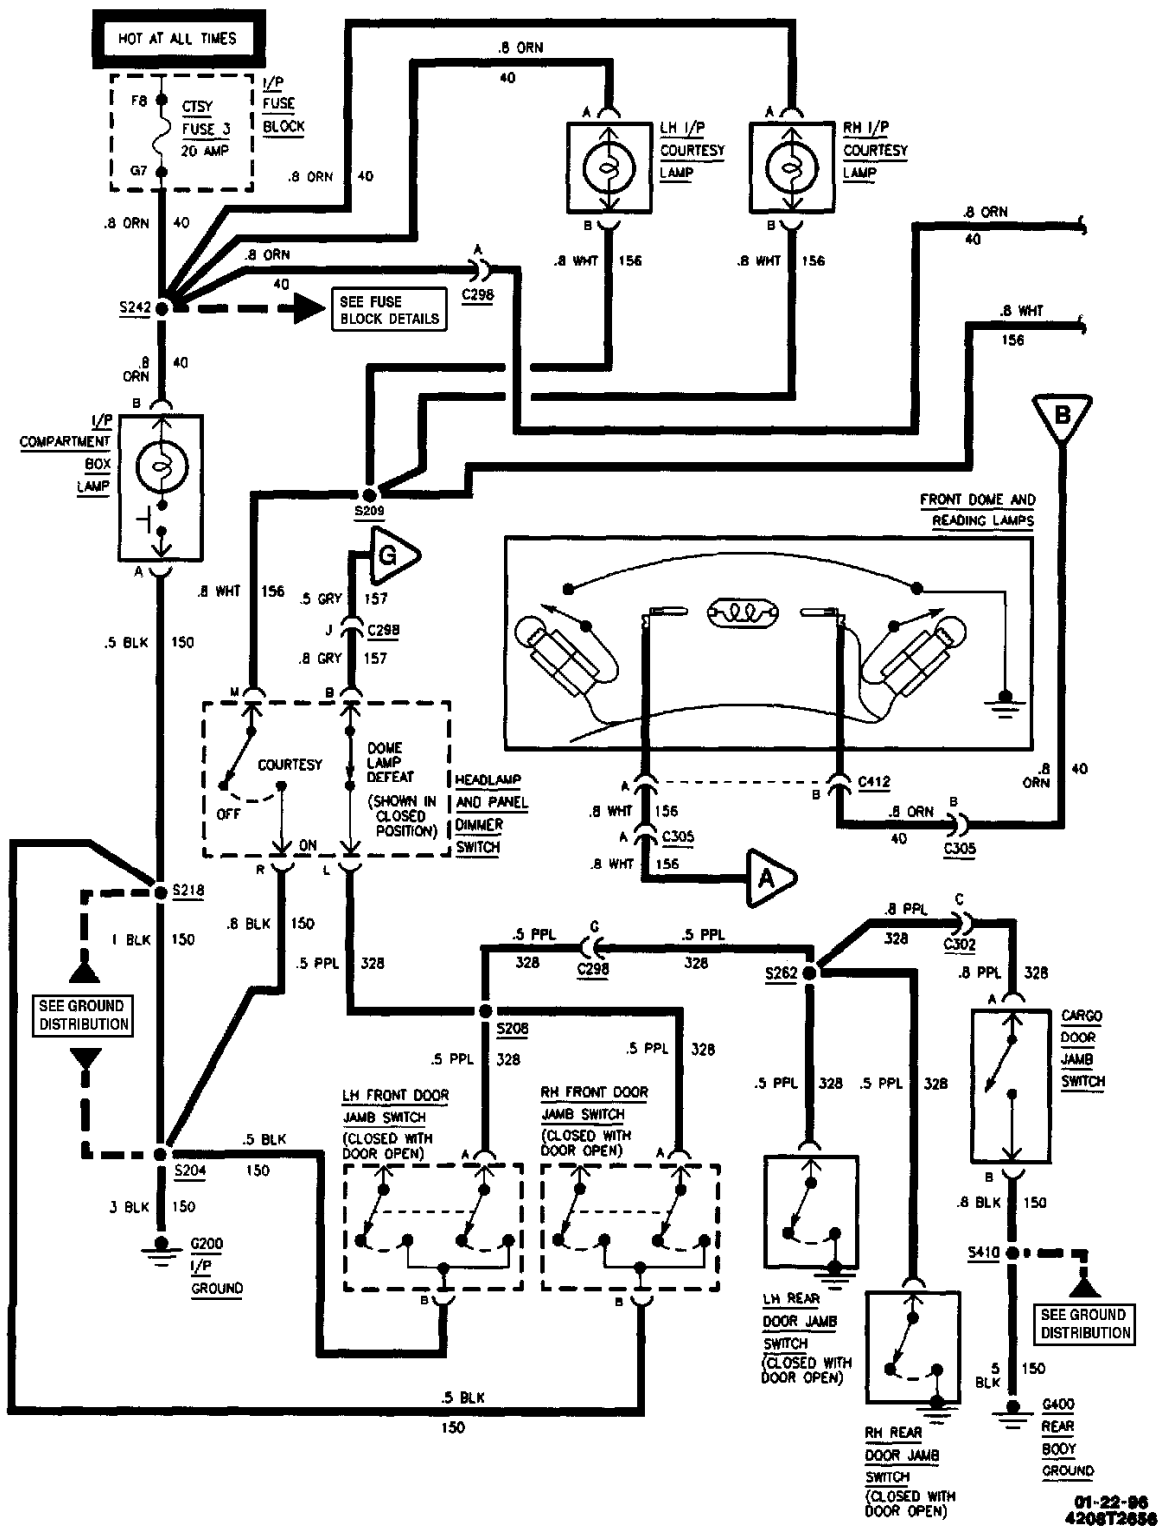

Lighting and Horns: Electrical Diagrams

4208T2679

CHMSL

4208T2680

Rear Park/Marker And License Lamps

01-18-96
4208T2677

Roof Marker Lamps

Trailer Tow

01-18-98
4208T2852

Crew Cab Base (Part 1 Of 2)

4208T2053

Crew Cab Base (Part 2 Of 2)

01-18-96
4208T2854

Crew Cab W/Auxiliary Lighting (Part 1 Of 2)

Crew Cab W/Auxiliary Lighting (Part 2 Of 2)

01-22-86
4208T2661

Illuminated Vanity Mirrors

07-15-95
4208T2066

Overhead Console

Power Window Switch Illumination

01-18-96
4208T2650

Regular Cab/Extended Cab

01-22-96
4208T2659

Underhood And Reel Lamp/Cigar Lighter/Auxiliary Power Feed

W/Auxiliary Lighting (Part 1 Of 2)

01-22-96
4208T2657

W/Auxiliary Lighting (Part 2 Of 2)

01-18-86
4208T2694

Instrument Panel Dimming (Part 1 Of 2)

4208T2695

Instrument Panel Dimming (Part 2 Of 2)