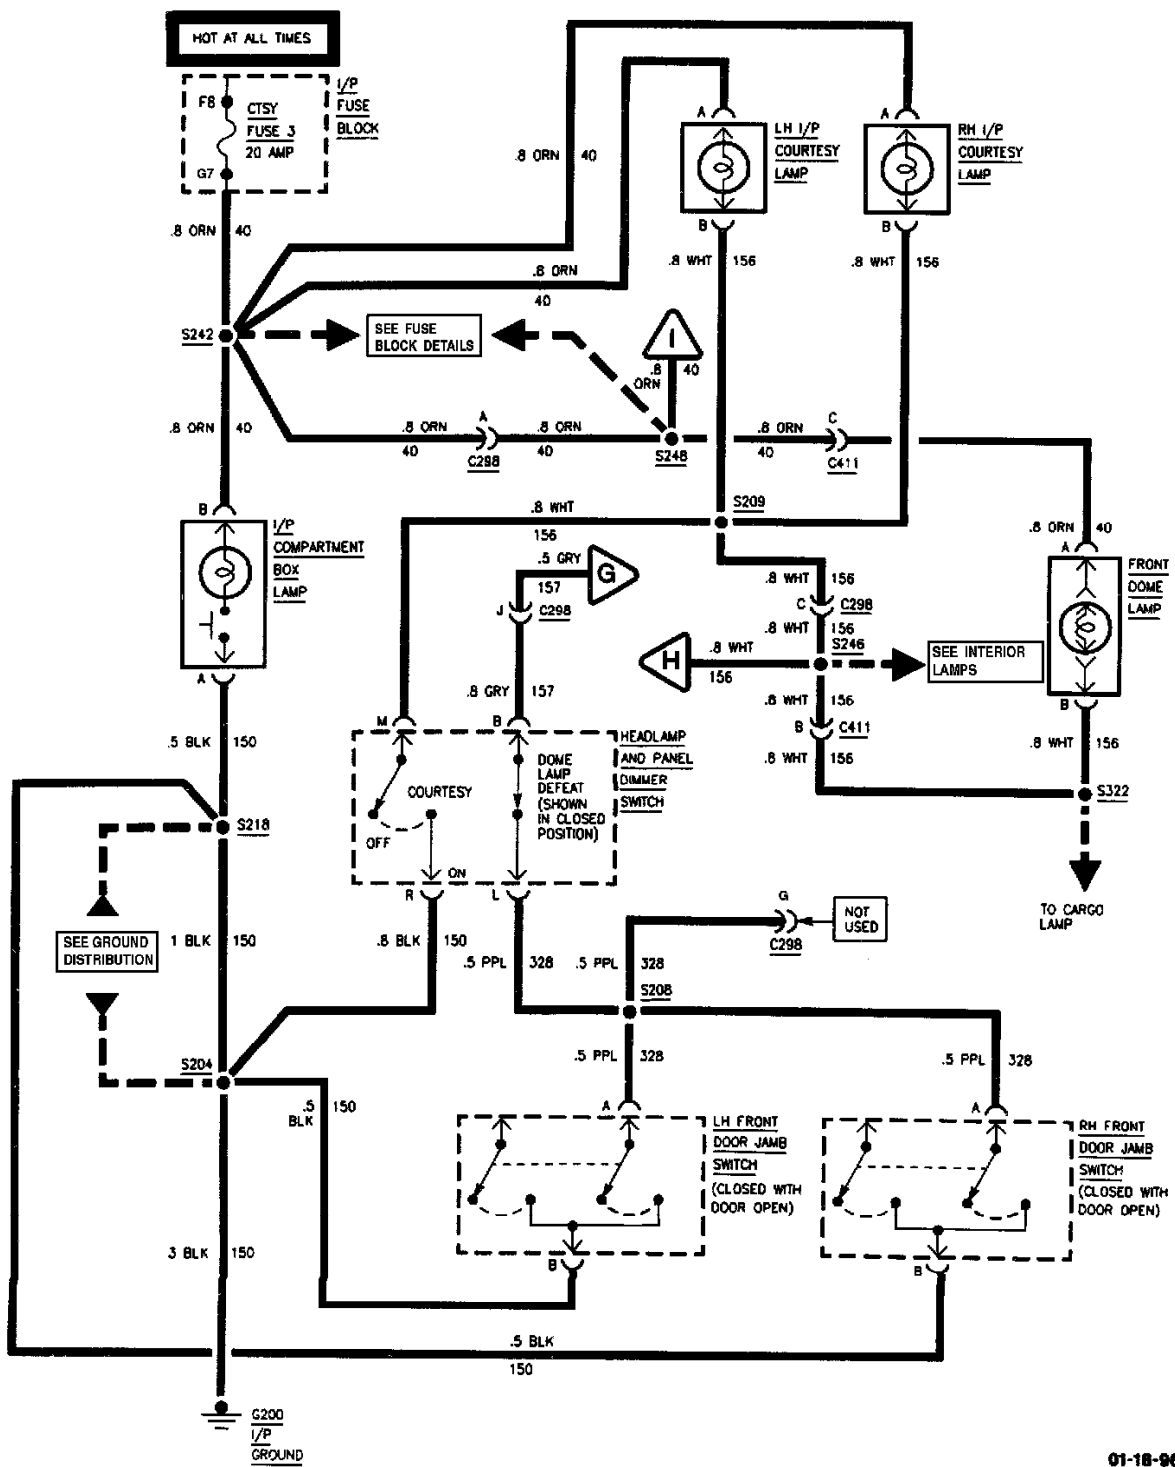

Lighting and Horns: Electrical Diagrams

4208T2679

CHMSL

4208T2680

Rear Park/Marker And License Lamps

01-18-96
4208T2677

Roof Marker Lamps

Trailer Tow

01-18-98
4208T2852

Crew Cab Base (Part 1 Of 2)

4208T2053

Crew Cab Base (Part 2 Of 2)

01-18-96
4208T2854

Crew Cab W/Auxiliary Lighting (Part 1 Of 2)

Crew Cab W/Auxiliary Lighting (Part 2 Of 2)

01-22-86
4208T2661

Illuminated Vanity Mirrors

07-15-95
4208T2066

Overhead Console

Power Window Switch Illumination

01-18-96
4208T2650

Regular Cab/Extended Cab

01-22-96
4208T2659

Underhood And Reel Lamp/Cigar Lighter/Auxiliary Power Feed