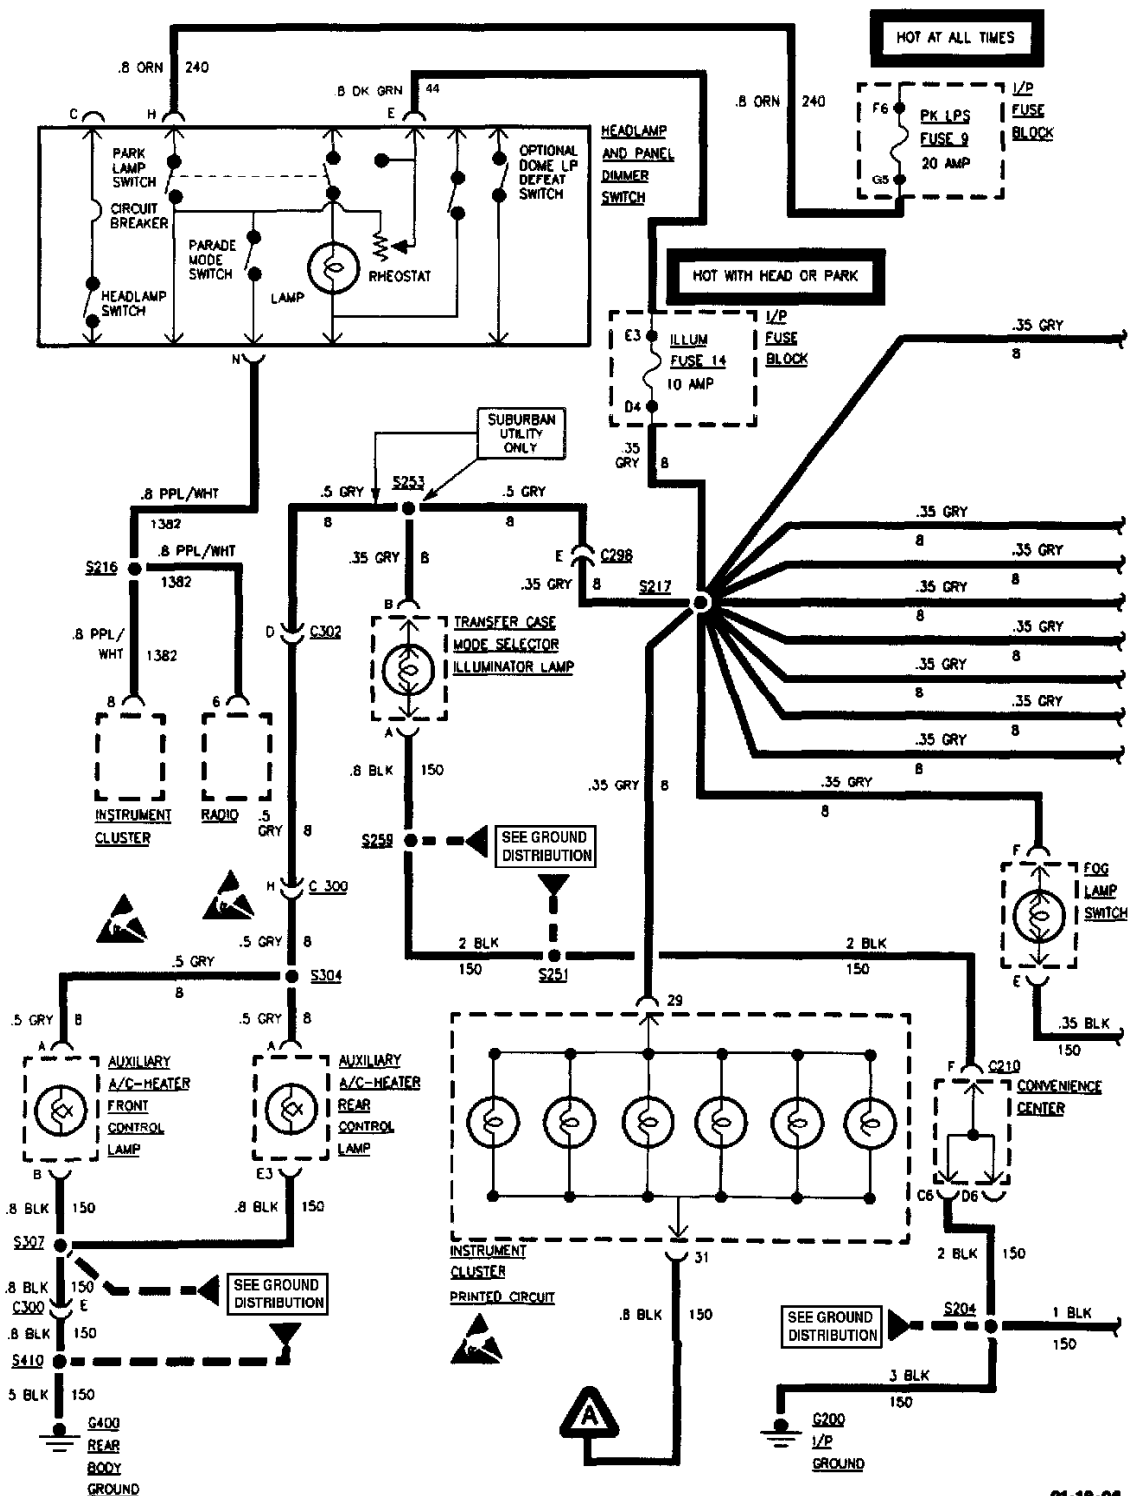

01-18-86
4208T2694