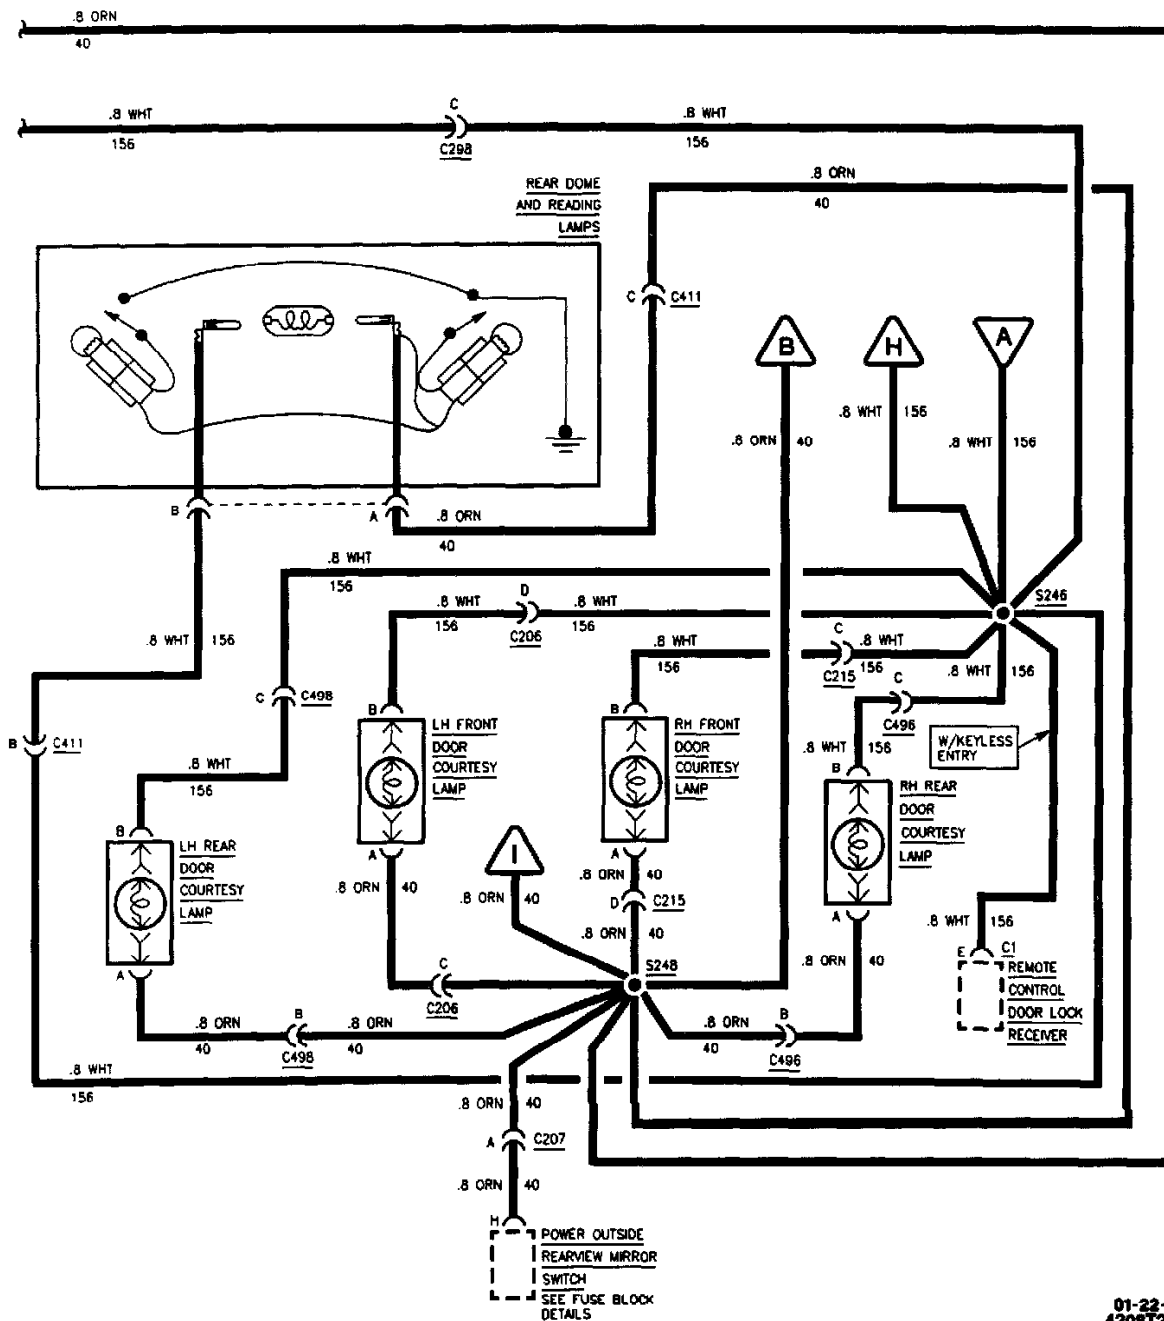

Lighting and Horns: Electrical Diagrams

4208T2679

CHMSL

4208T2680

Rear Park/Marker And License Lamps

01-18-96
4208T2677

Roof Marker Lamps

Trailer Tow

01-18-98
4208T2852

Crew Cab Base (Part 1 Of 2)

4208T2053

Crew Cab Base (Part 2 Of 2)

01-18-96
4208T2854

Crew Cab W/Auxiliary Lighting (Part 1 Of 2)

Crew Cab W/Auxiliary Lighting (Part 2 Of 2)

01-22-86
4208T2661

Illuminated Vanity Mirrors

07-15-95
4208T2066

Overhead Console

Power Window Switch Illumination

01-18-96
4208T2650

Regular Cab/Extended Cab

01-22-96
4208T2659

Underhood And Reel Lamp/Cigar Lighter/Auxiliary Power Feed