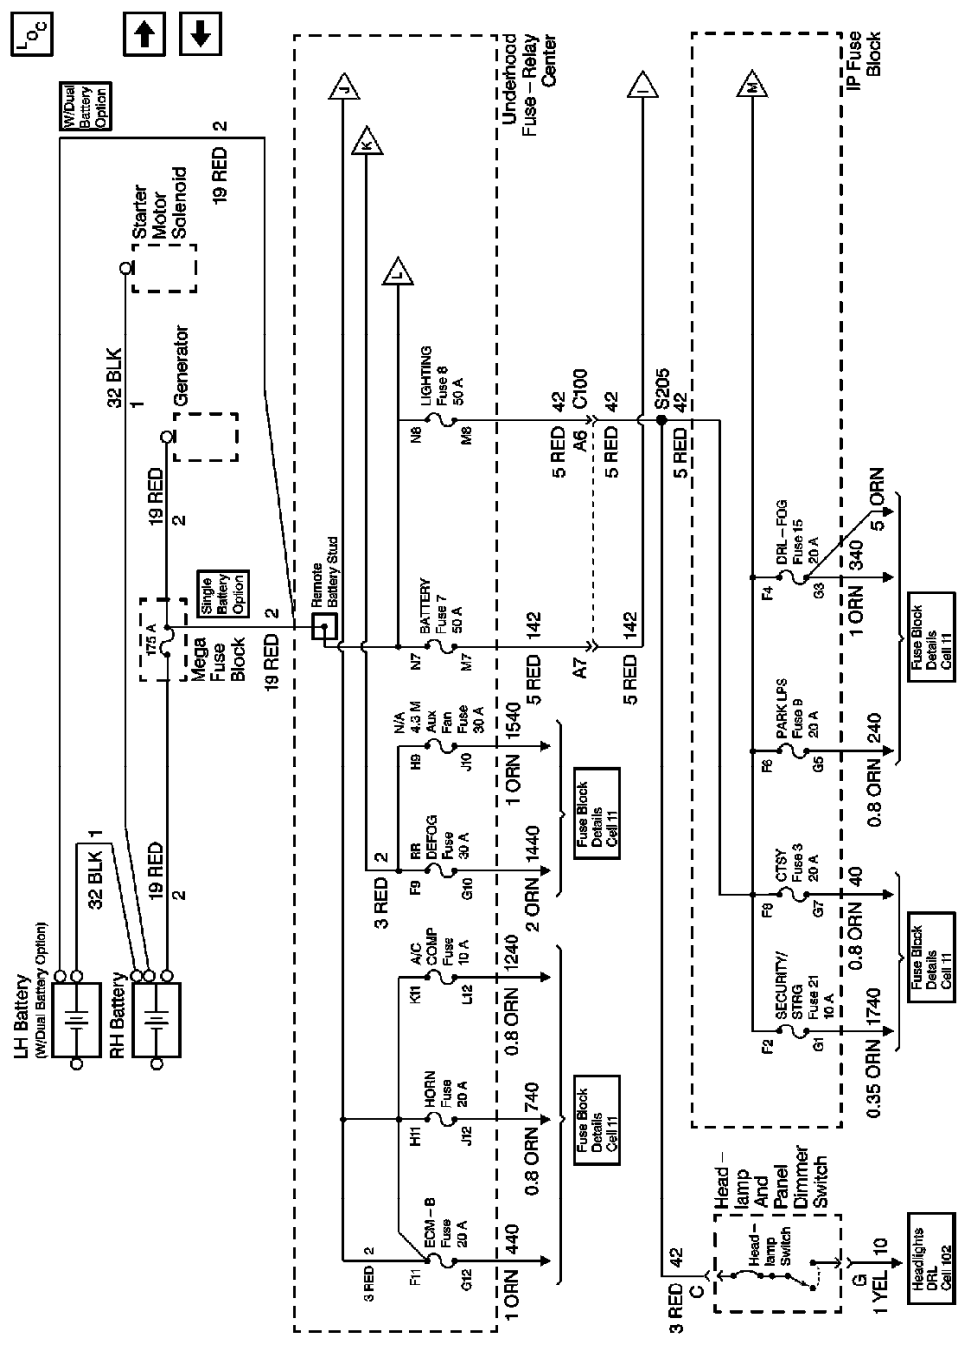

Power and Ground Distribution: Electrical Diagrams - Power Distribution Schematics

Power Distribution

Battery, LIGHTING And RADIO BATT Fuses

IGN A And CIG LTR Fuses, PWR ACCY Circuit Breaker

Battery, LIGHTING And DRL-FOG Fuses (w/ZM9)

IGN E And Crank Fuses

EBCM, Blower Motor, Brake Lamp And Starter Relay

Megafuse, Fuse Block 3 & 4, Auxiliary Power Center

Megafuse, Fuse Block 4 & 5, Auxiliary Power Center

Auxiliary Battery

Auxiliary Battery, Relay, Remote Battery Stud, And Fusible Links