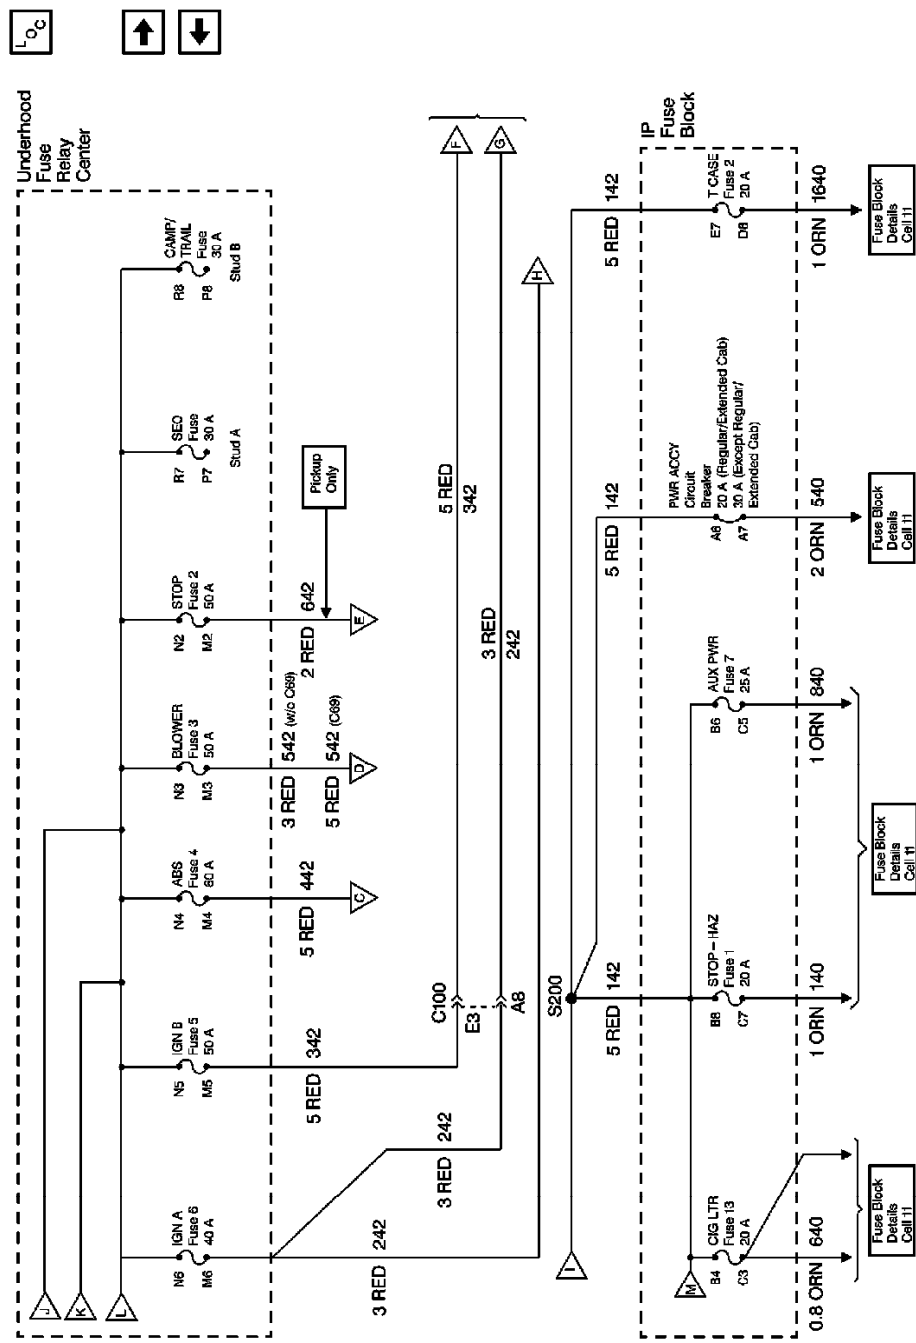

Power and Ground Distribution: Electrical Diagrams - Power Distribution Schematics

Power Distribution

Battery, LIGHTING And RADIO BATT Fuses

IGN A And CIG LTR Fuses, PWR ACCY Circuit Breaker

Battery, LIGHTING And DRL-FOG Fuses (w/ZM9)

IGN E And Crank Fuses

EBCM, Blower Motor, Brake Lamp And Starter Relay

Megafuse, Fuse Block 3 & 4, Auxiliary Power Center

Megafuse, Fuse Block 4 & 5, Auxiliary Power Center

Auxiliary Battery

Auxiliary Battery, Relay, Remote Battery Stud, And Fusible Links