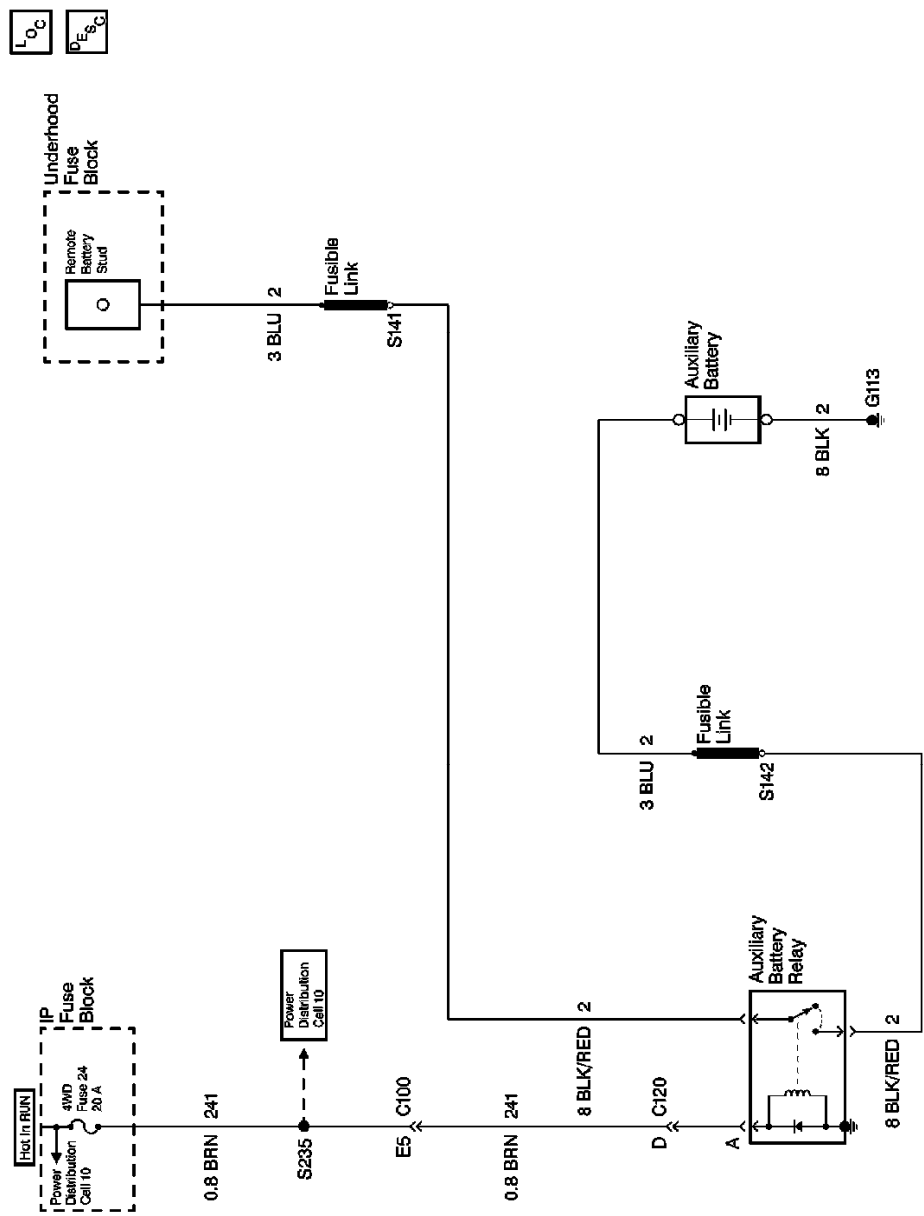

Power and Ground Distribution: Electrical Diagrams - Power Distribution Schematics

Power Distribution

Battery, LIGHTING And RADIO BATT Fuses

IGN A And CIG LTR Fuses, PWR ACCY Circuit Breaker

Battery, LIGHTING And DRL-FOG Fuses (w/ZM9)

IGN E And Crank Fuses

EBCM, Blower Motor, Brake Lamp And Starter Relay

Megafuse, Fuse Block 3 & 4, Auxiliary Power Center

Megafuse, Fuse Block 4 & 5, Auxiliary Power Center

Auxiliary Battery

Auxiliary Battery, Relay, Remote Battery Stud, And Fusible Links