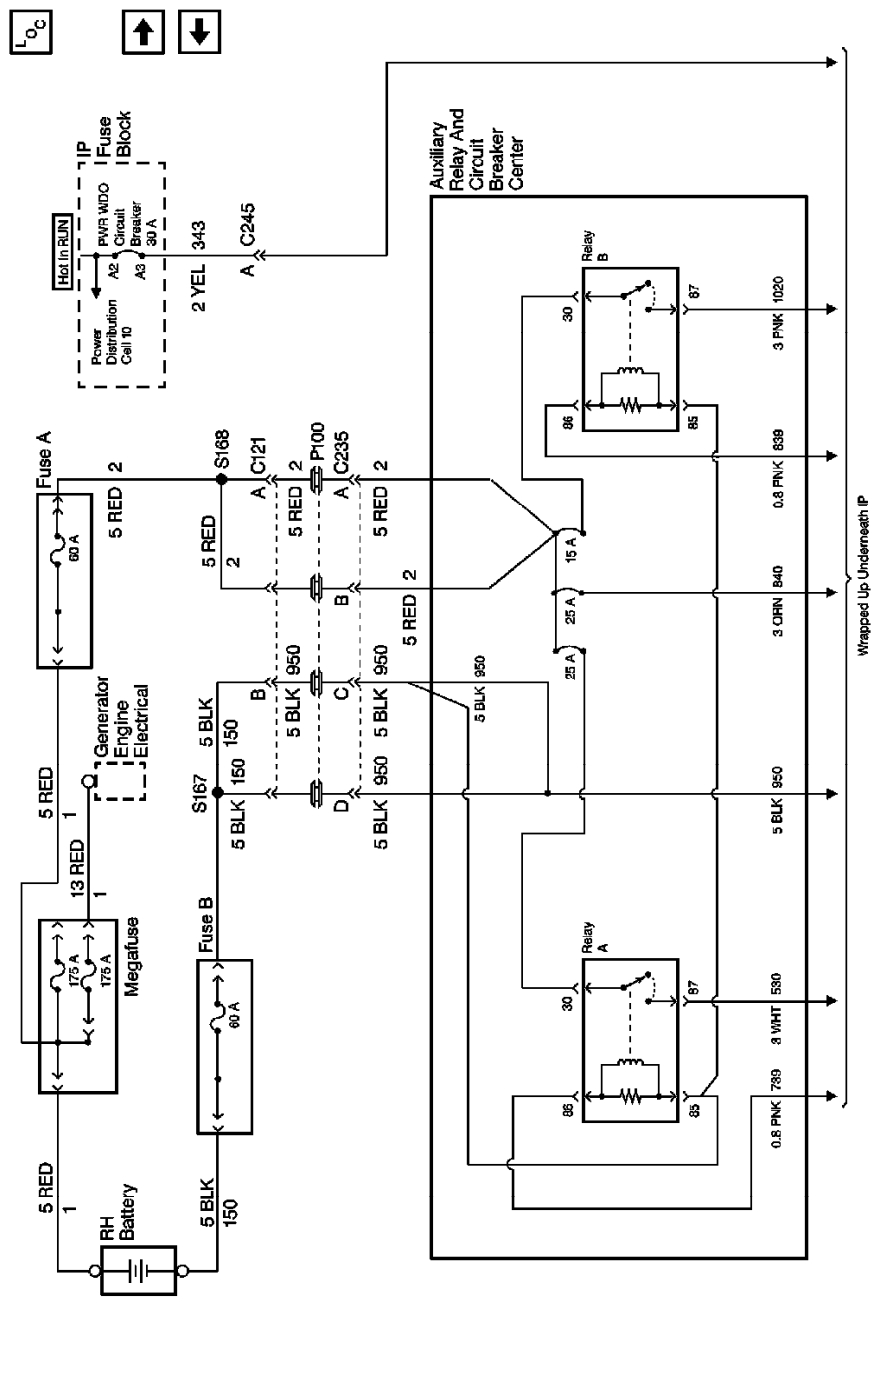

Megafuse, Auxiliary Relay Center (w/6J1)