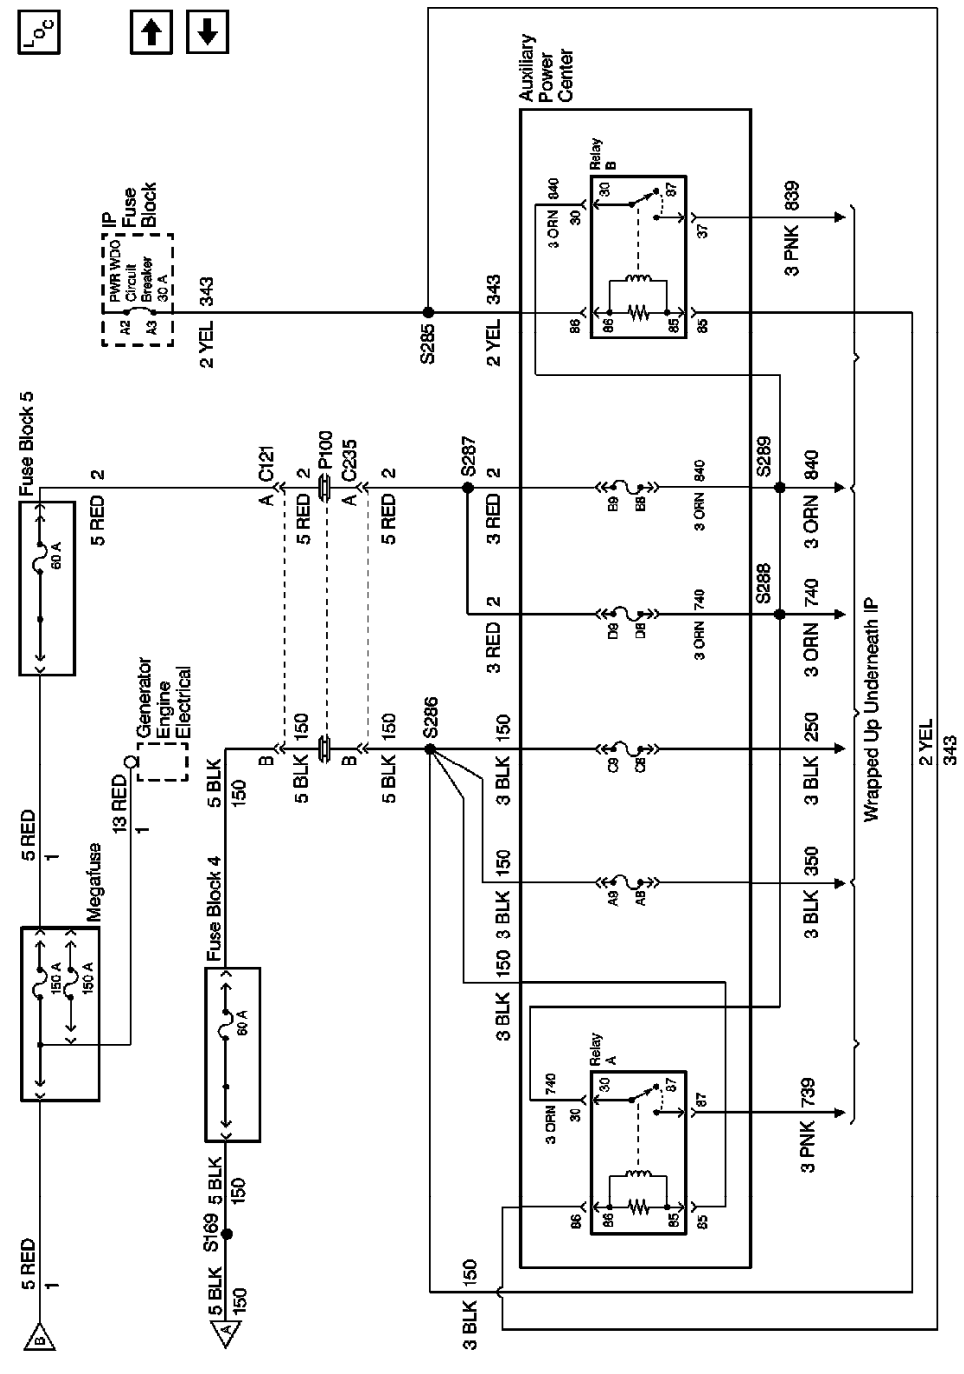

Power and Ground Distribution: Electrical Diagrams - Power Distribution Schematics

Power Distribution

Battery, LIGHTING And RADIO BATT Fuses

IGN A And CIG LTR Fuses, PWR ACCY Circuit Breaker

Battery, LIGHTING And DRL-FOG Fuses (w/ZM9)

IGN E And Crank Fuses

EBCM, Blower Motor, Brake Lamp And Starter Relay

Megafuse, Fuse Block 3 & 4, Auxiliary Power Center

Megafuse, Fuse Block 4 & 5, Auxiliary Power Center

Auxiliary Battery

Auxiliary Battery, Relay, Remote Battery Stud, And Fusible Links