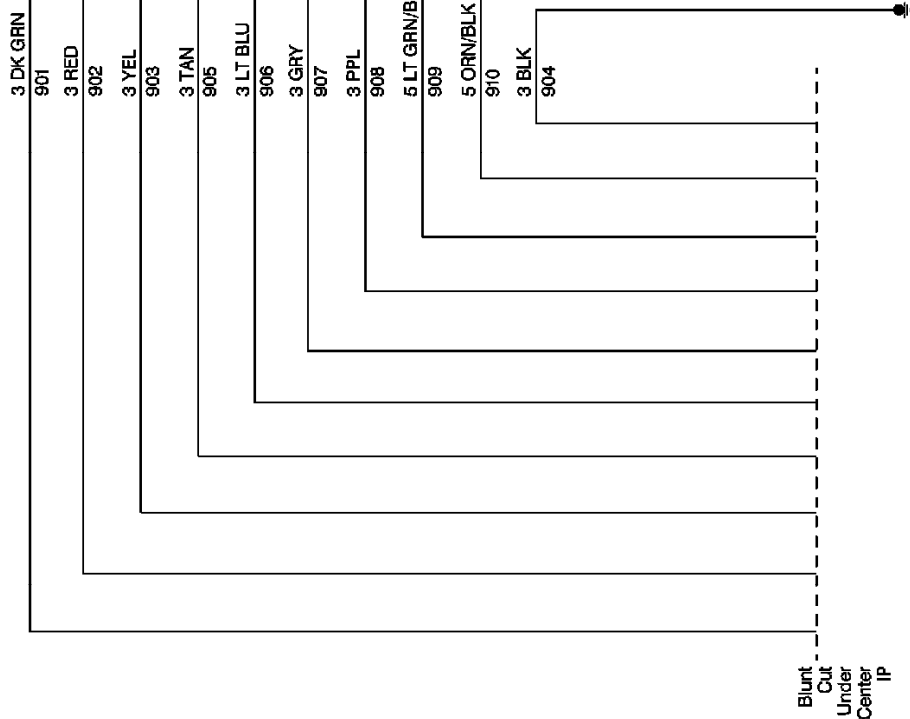

Roof Mounted Accessories