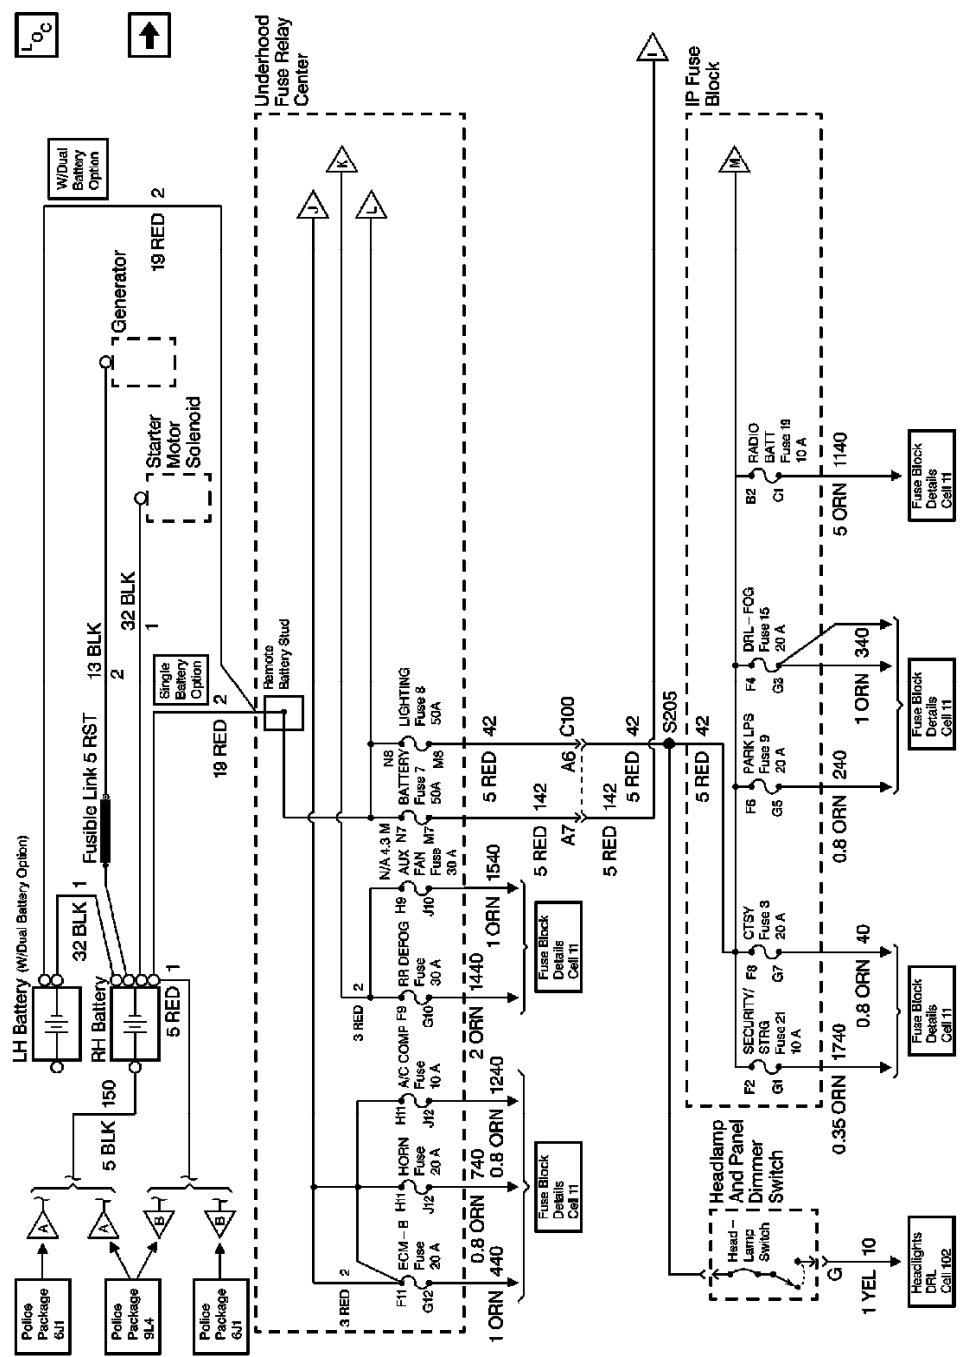

Power and Ground Distribution: Electrical Diagrams - Power Distribution Schematics

Power Distribution

Battery, LIGHTING And RADIO BATT Fuses

IGN A And CIG LTR Fuses, PWR ACCY Circuit Breaker

Battery, LIGHTING And DRL-FOG Fuses (w/ZM9)

IGN E And Crank Fuses

EBCM, Blower Motor, Brake Lamp And Starter Relay

Megafuse, Fuse Block 3 & 4, Auxiliary Power Center

Megafuse, Fuse Block 4 & 5, Auxiliary Power Center

Auxiliary Battery

Auxiliary Battery, Relay, Remote Battery Stud, And Fusible Links