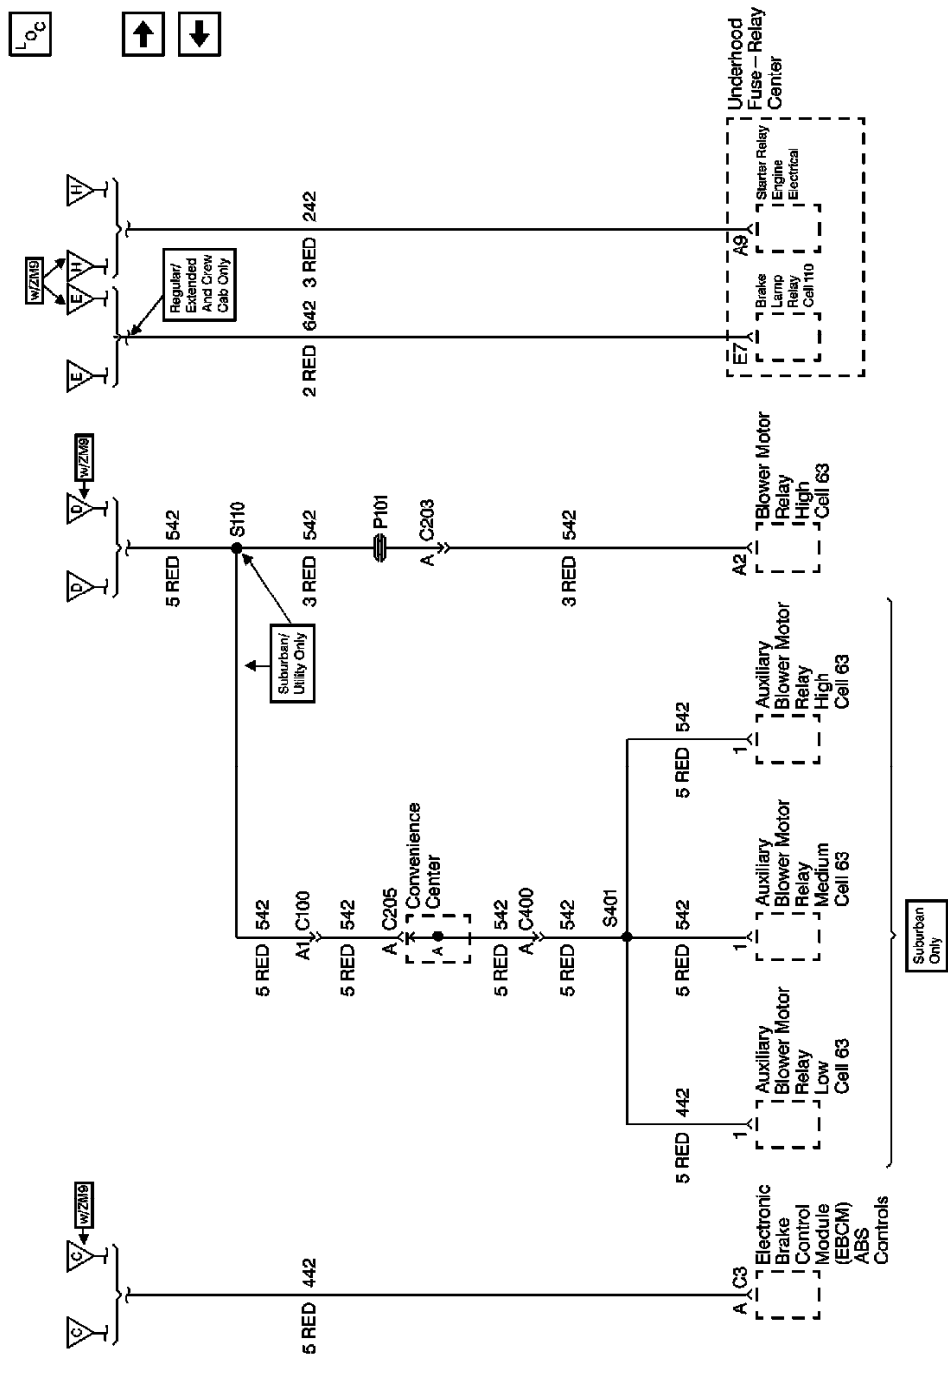

Power and Ground Distribution: Electrical Diagrams - Power Distribution Schematics

Power Distribution

Battery, LIGHTING And RADIO BATT Fuses

IGN A And CIG LTR Fuses, PWR ACCY Circuit Breaker

Battery, LIGHTING And DRL-FOG Fuses (w/ZM9)

IGN E And Crank Fuses

EBCM, Blower Motor, Brake Lamp And Starter Relay

Megafuse, Fuse Block 3 & 4, Auxiliary Power Center

Megafuse, Fuse Block 4 & 5, Auxiliary Power Center

Auxiliary Battery

Auxiliary Battery, Relay, Remote Battery Stud, And Fusible Links