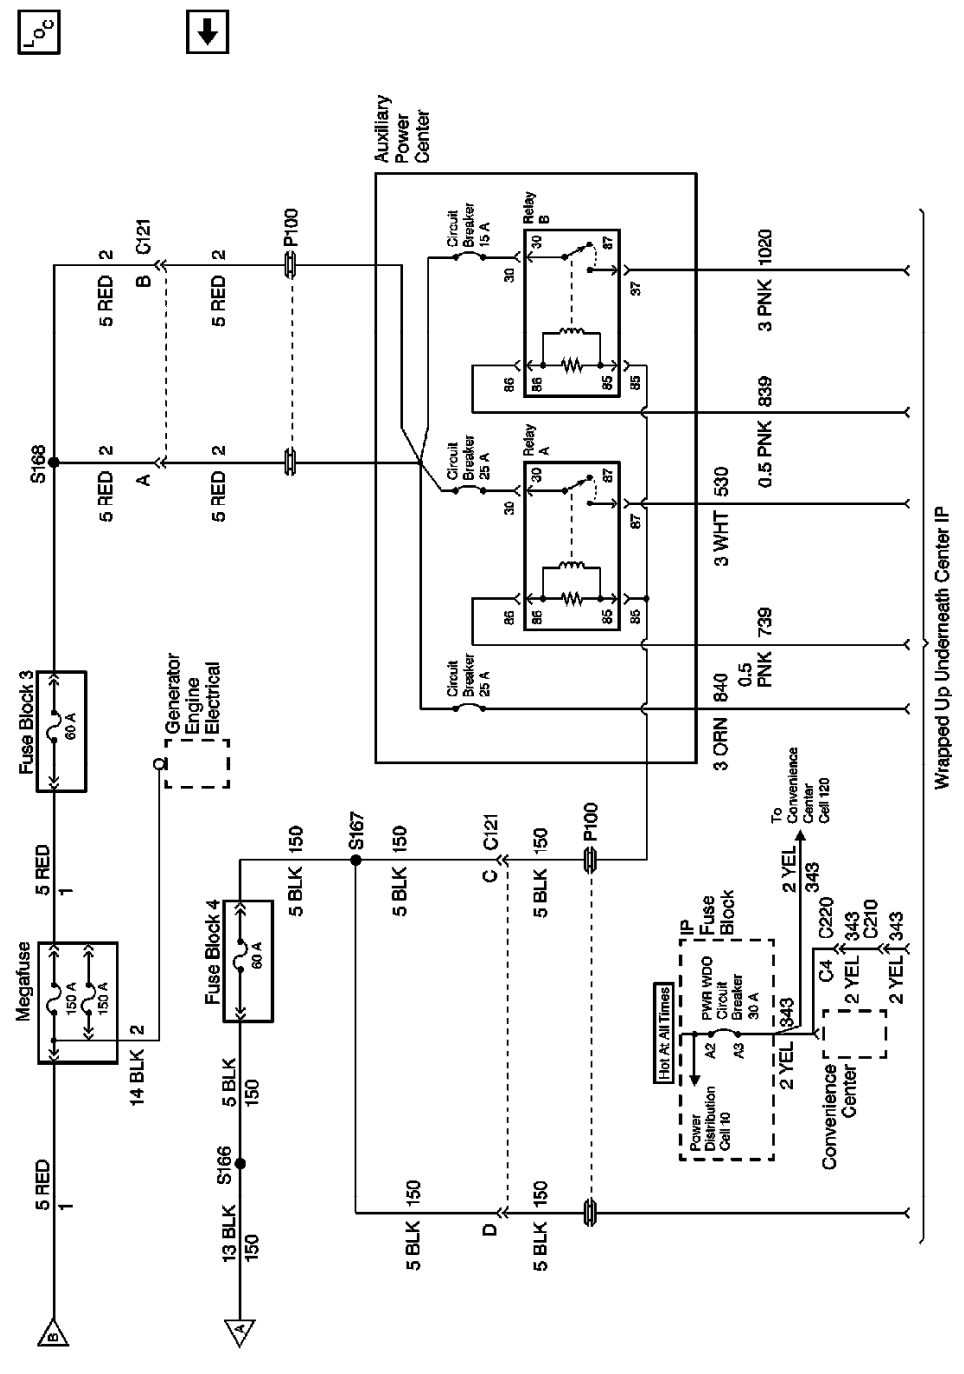

Power and Ground Distribution: Electrical Diagrams - Power Distribution Schematics

Power Distribution

Battery, LIGHTING And RADIO BATT Fuses

IGN A And CIG LTR Fuses, PWR ACCY Circuit Breaker

Battery, LIGHTING And DRL-FOG Fuses (w/ZM9)

IGN E And Crank Fuses

EBCM, Blower Motor, Brake Lamp And Starter Relay

Megafuse, Fuse Block 3 & 4, Auxiliary Power Center

Megafuse, Fuse Block 4 & 5, Auxiliary Power Center

Auxiliary Battery

Auxiliary Battery, Relay, Remote Battery Stud, And Fusible Links