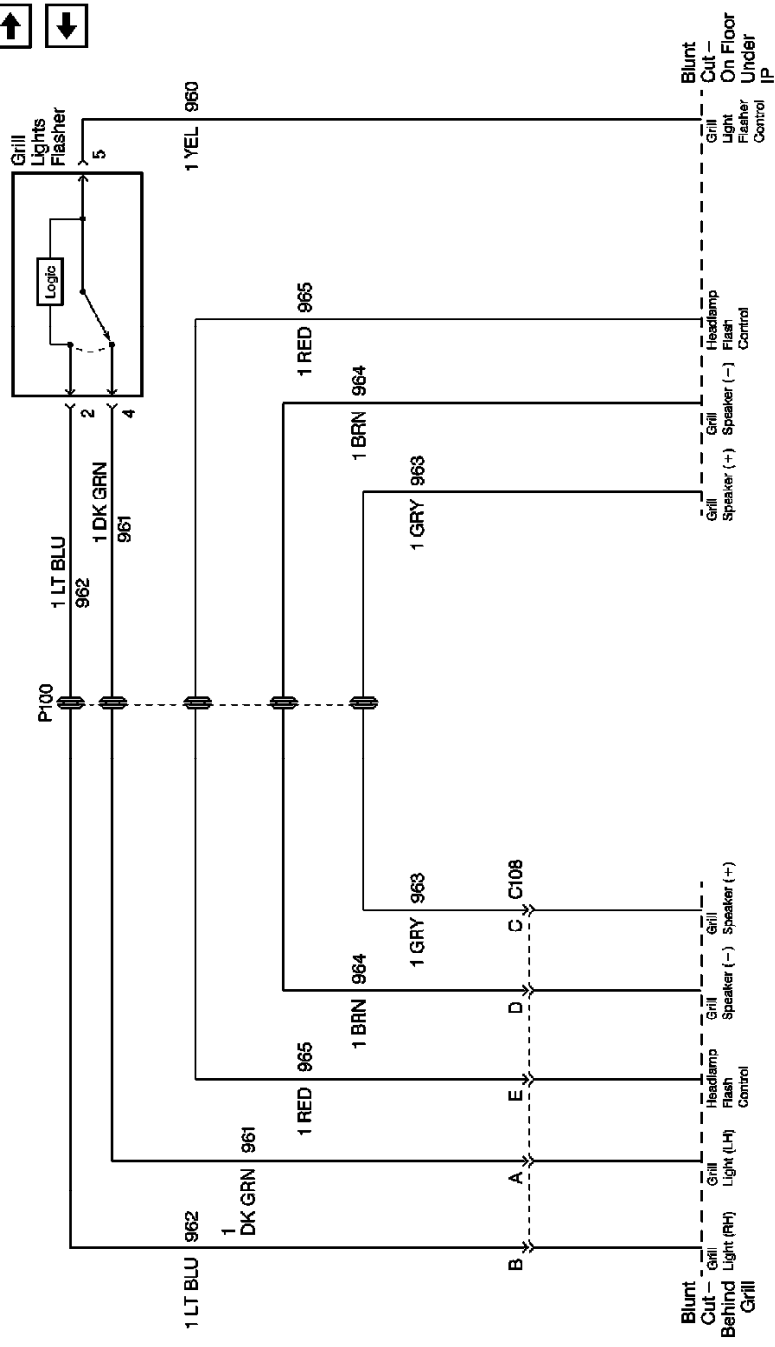

Grille Lights And Speaker Wiring