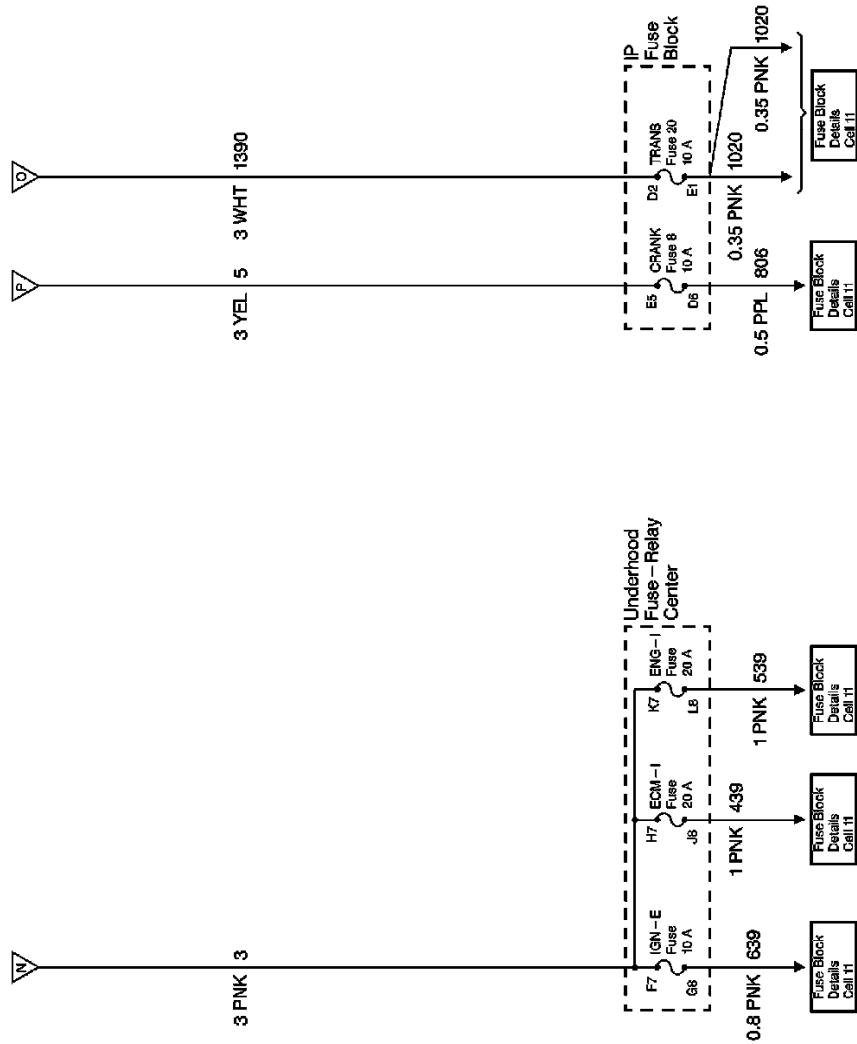

Power and Ground Distribution: Electrical Diagrams - Power Distribution Schematics

Power Distribution

Battery, LIGHTING And RADIO BATT Fuses

IGN A And CIG LTR Fuses, PWR ACCY Circuit Breaker

Battery, LIGHTING And DRL-FOG Fuses (w/ZM9)