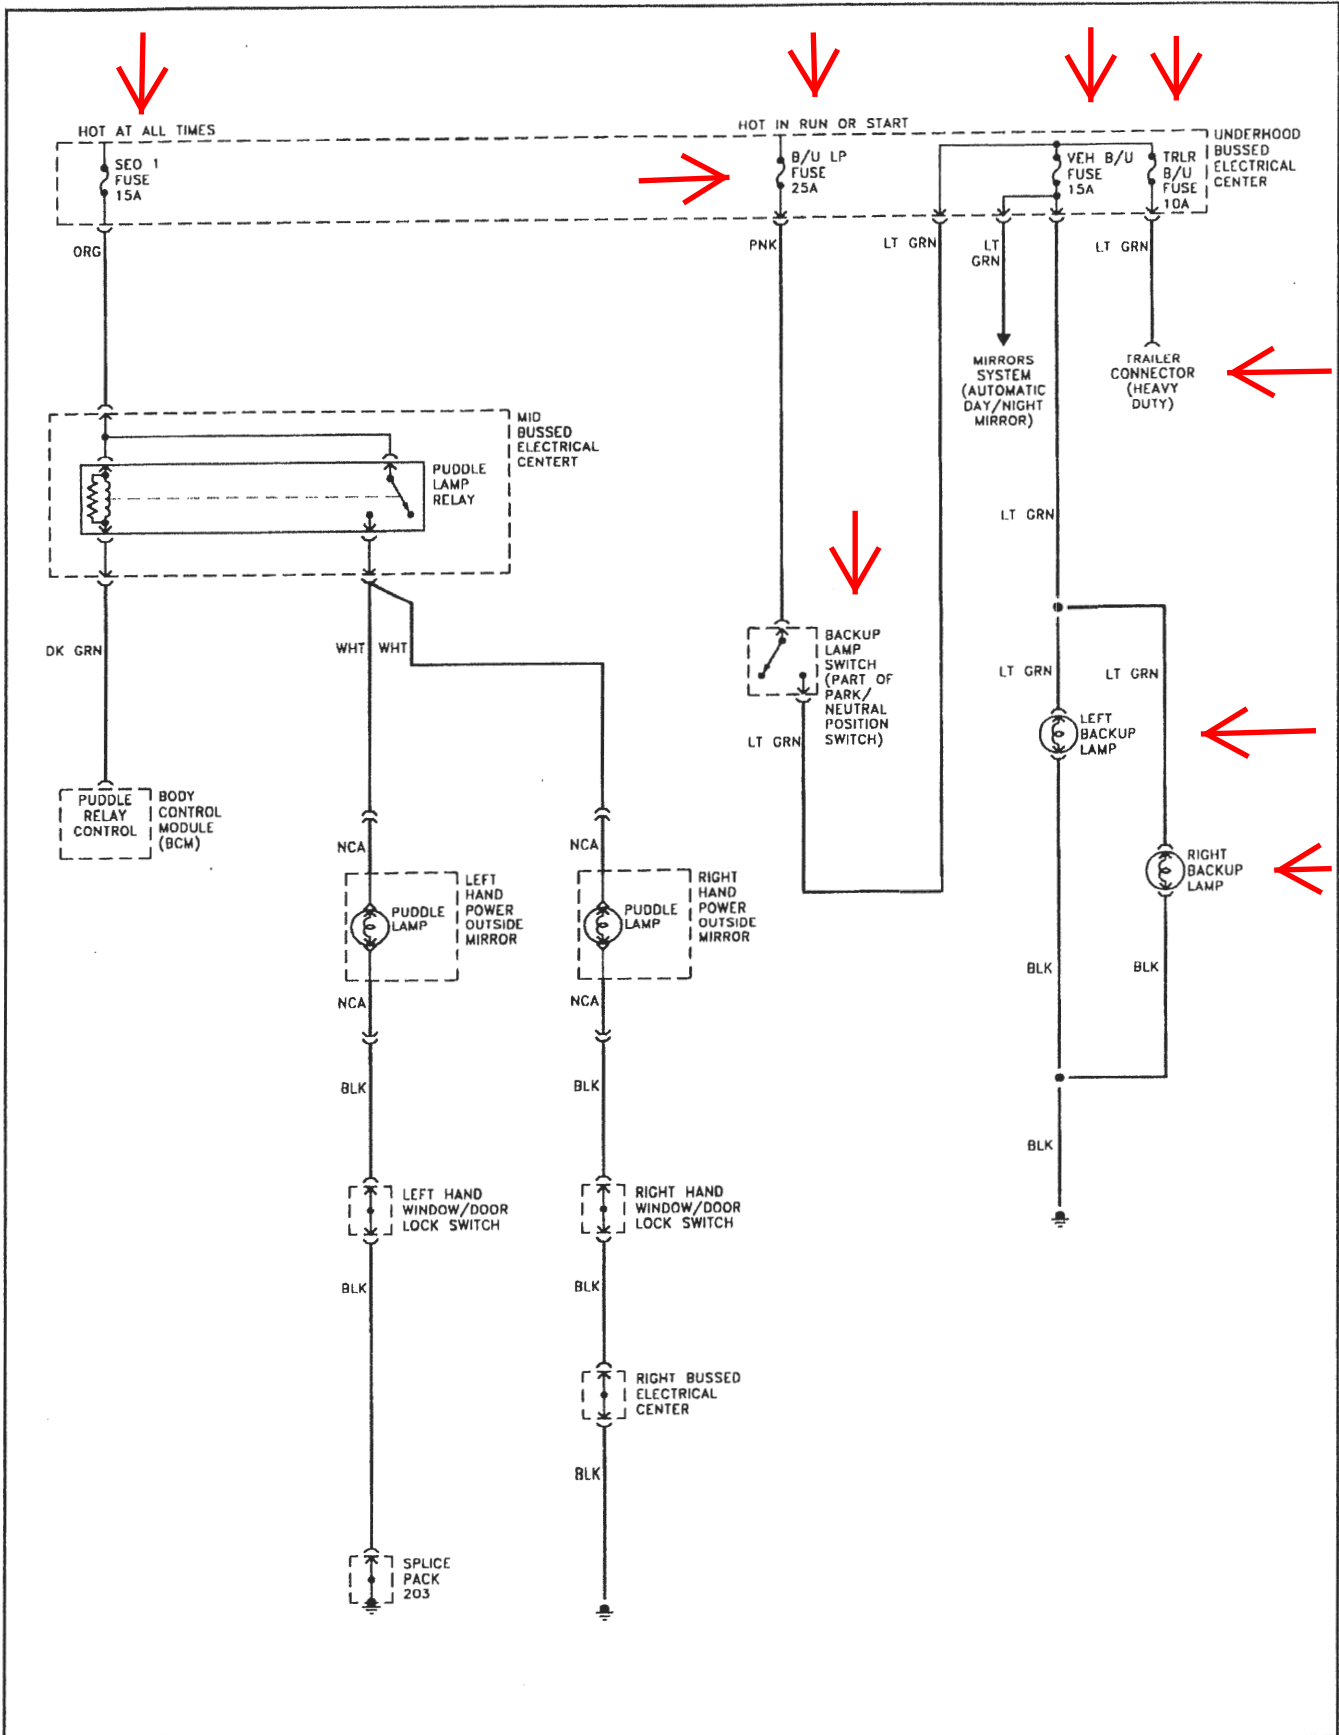

CHASSIS ELECTRICAL SYSTEM 12-39

Exterior lighting system – typical SUV models (part 2 of 2)