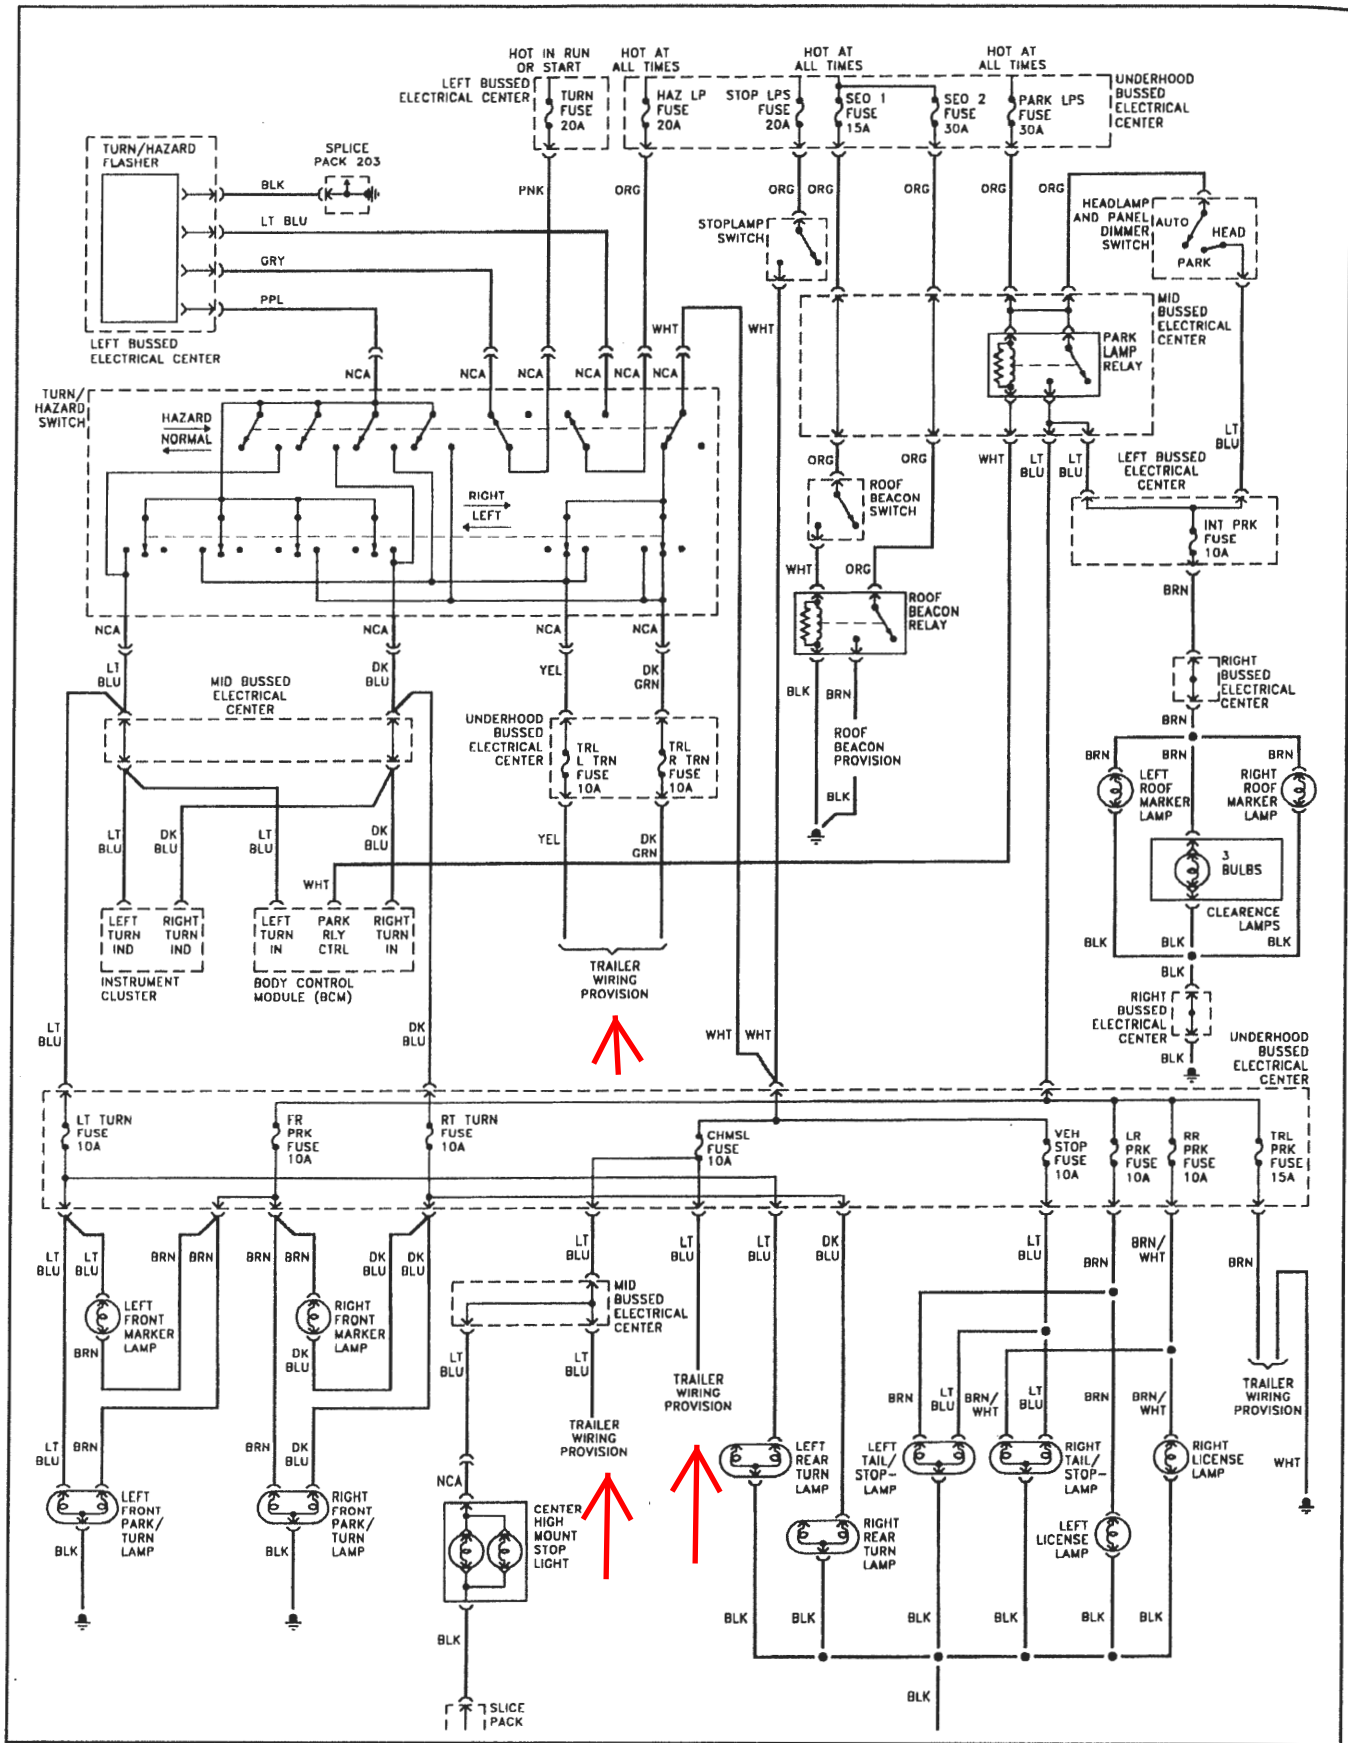

12-38 CHASSIS ELECTRICAL SYSTEM

Exterior lighting system – typical SUV models (part 1 of 2)