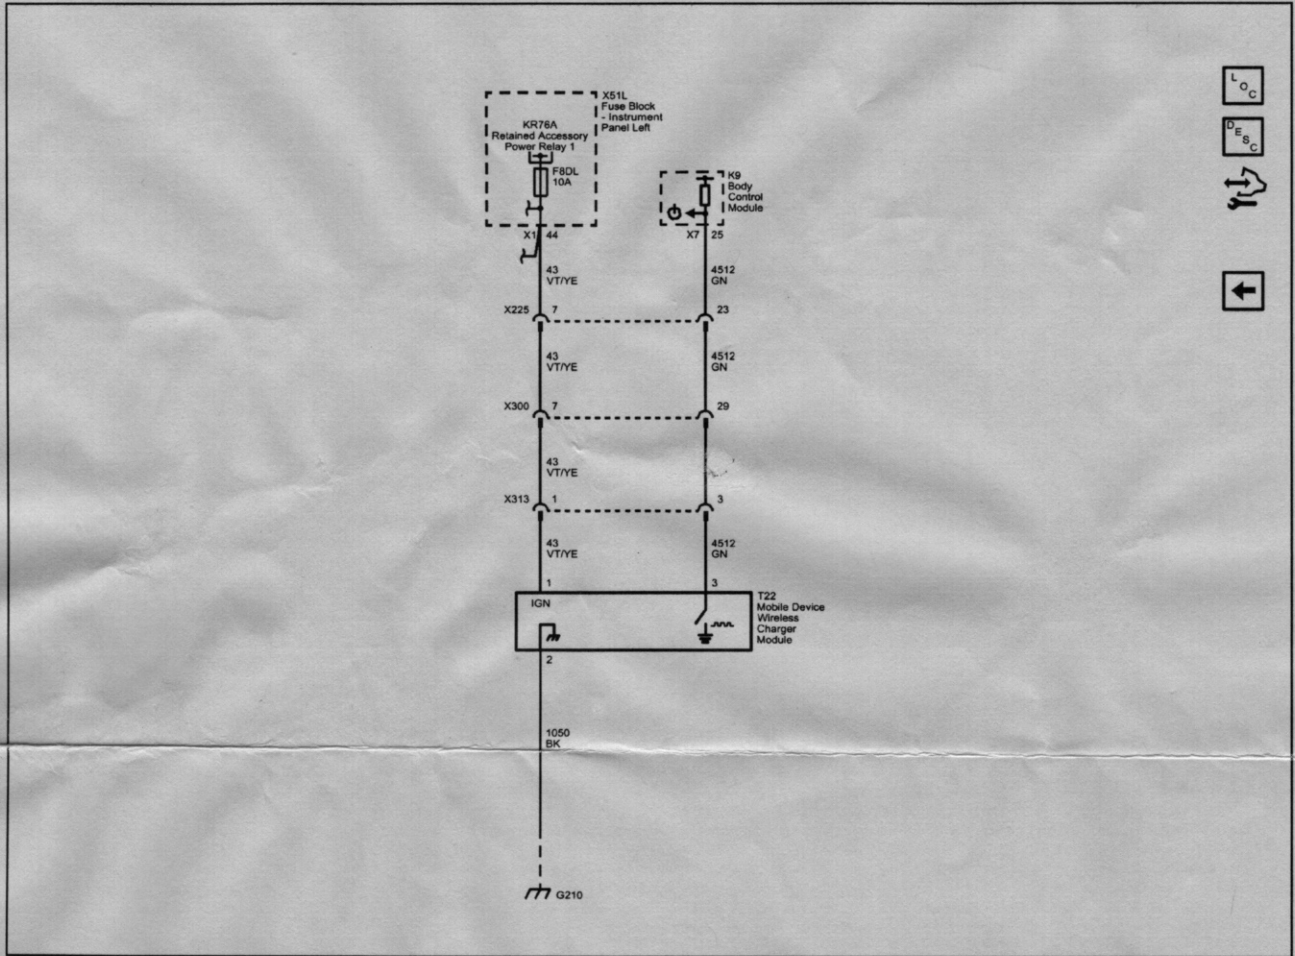

PRODEMAND

2016 GMC Yukon 6.2L Eng VIN J Denali

Print Date: 12/15/2017

Fig 1: Wireless Charging (K4C)

Courtesy of GENERAL MOTORS COMPANY