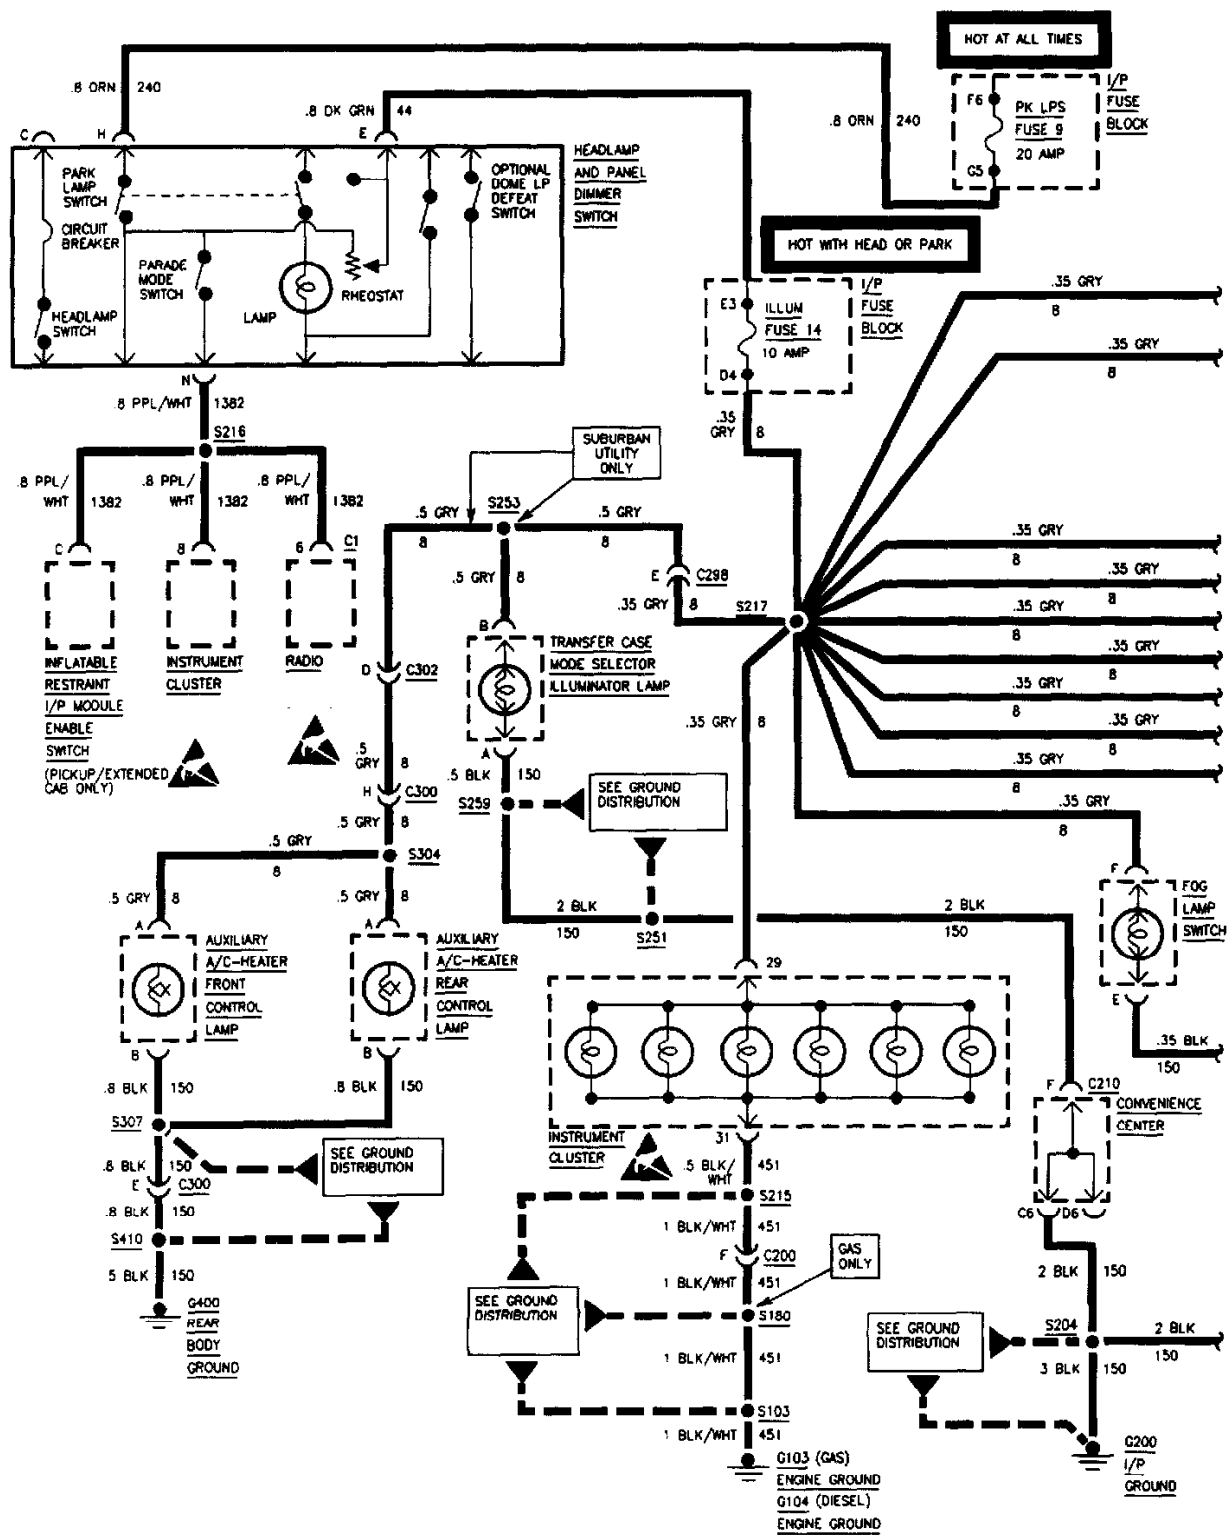

Interior Lights (Part 2 Of 2)

Illuminated Vanity Mirrors

Overhead Console

Power Window Switch Illumination

Regular Cab/Extended Cab

Underhood And Reel Lamp/Cigar Lighter/Auxiliary Power Feed

Instrument Panel Dimming (Part 1 Of 2)