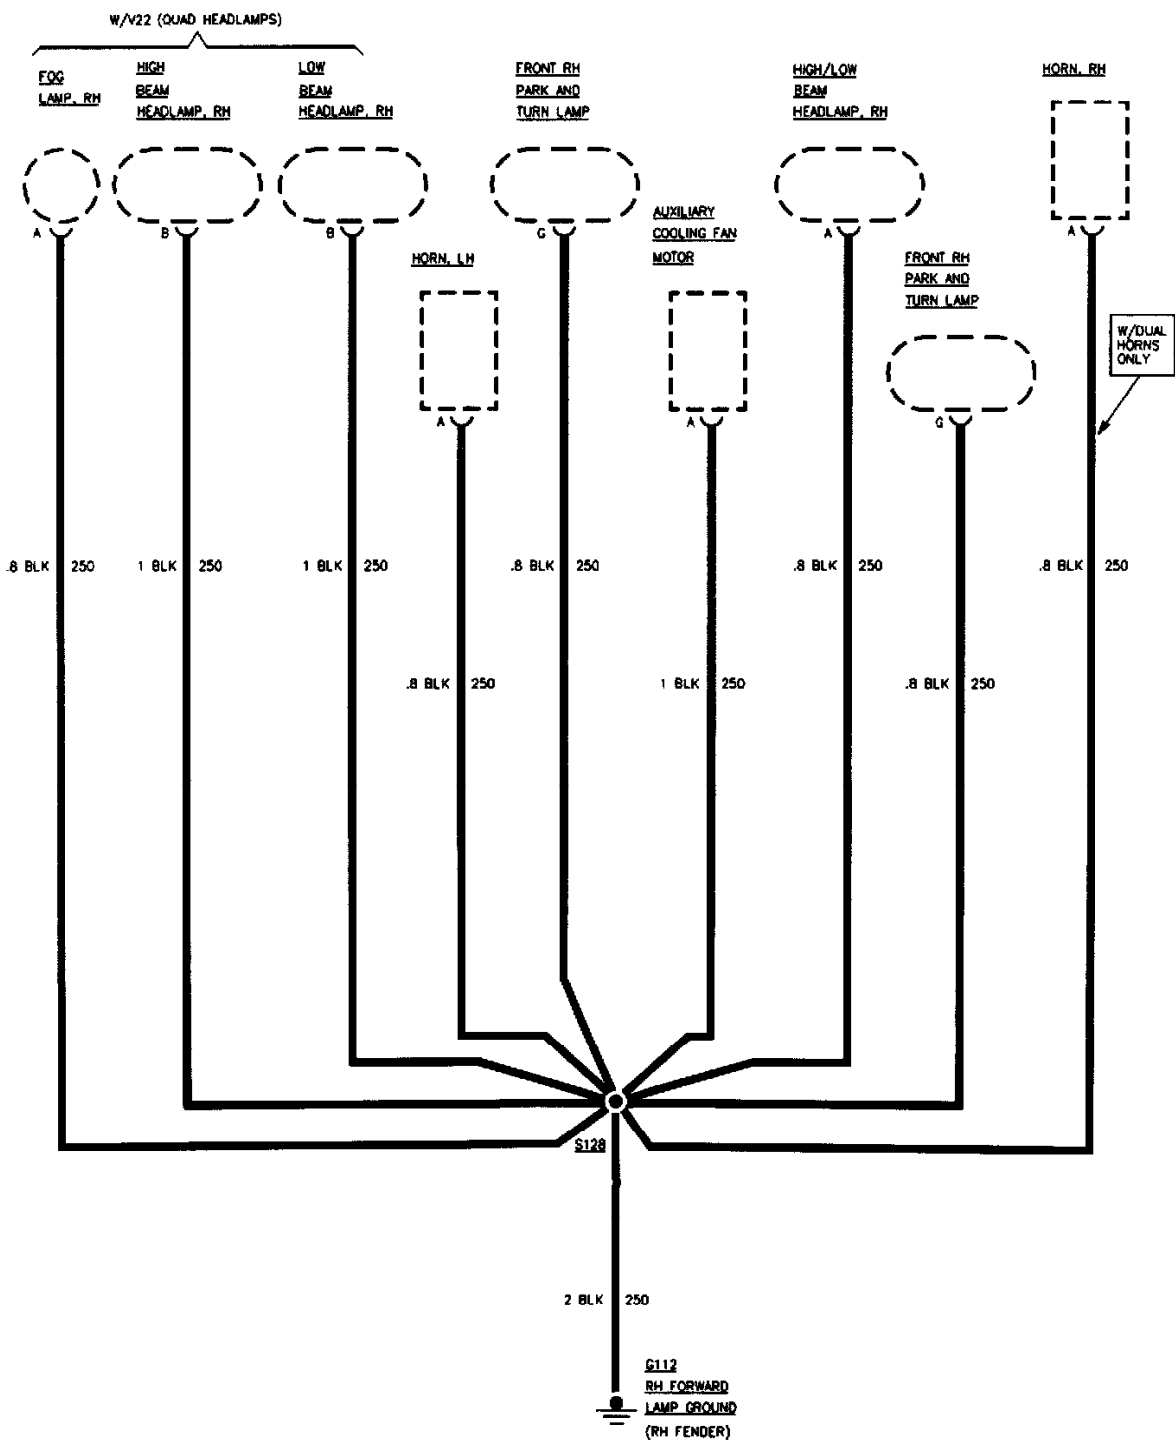

Interior Lights (Part 2 Of 2)

Illuminated Vanity Mirrors

Overhead Console

Power Window Switch Illumination

Regular Cab/Extended Cab

Underhood And Reel Lamp/Cigar Lighter/Auxiliary Power Feed

Instrument Panel Dimming (Part 1 Of 2)